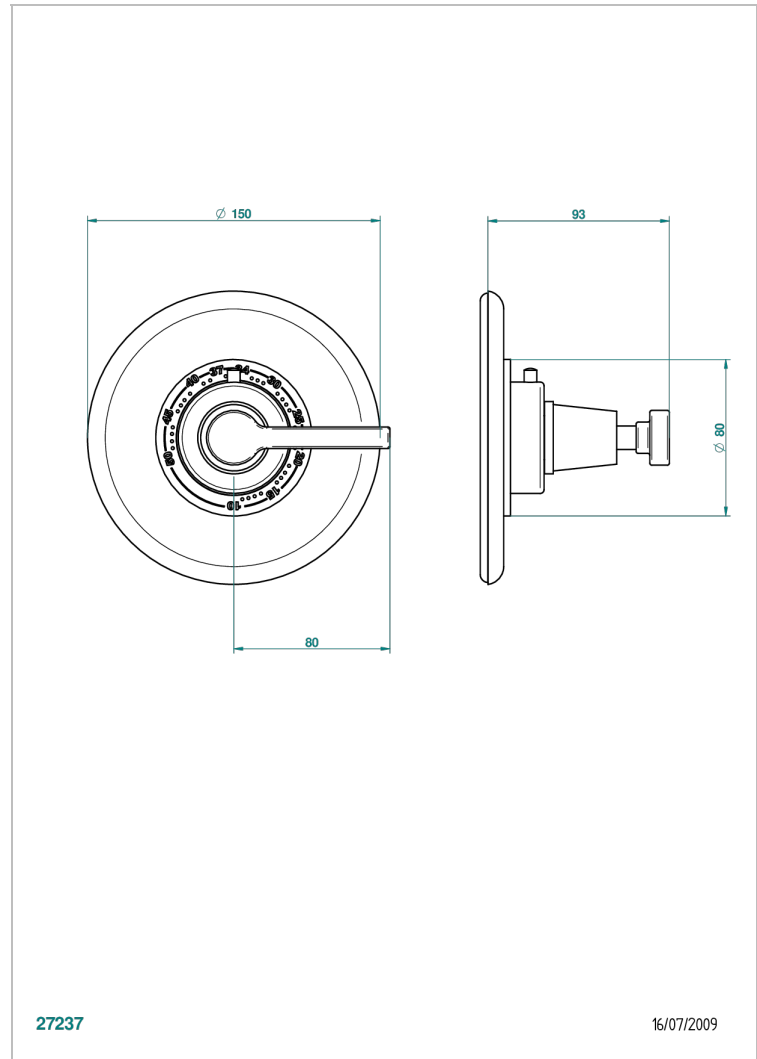

# SPIRIT WITH LEVER

G58-15EN16EM

Trim for Eurotherm thermostat n° 8105N, 8200N, 8300

THG<sup>®</sup>  
PARIS

## CHARACTERISTIC

- Spirit with lever
- Trim for Eurotherm thermostat n° 8105N, 8200N, 8300

## RELATED SKU'S

- Ref. G00-8105N 1/2" Eurotherm thermostat, 40 l/min with wax cartridge
- Ref. G00-8200N 3/4" Eurotherm thermostat, 80 l/min