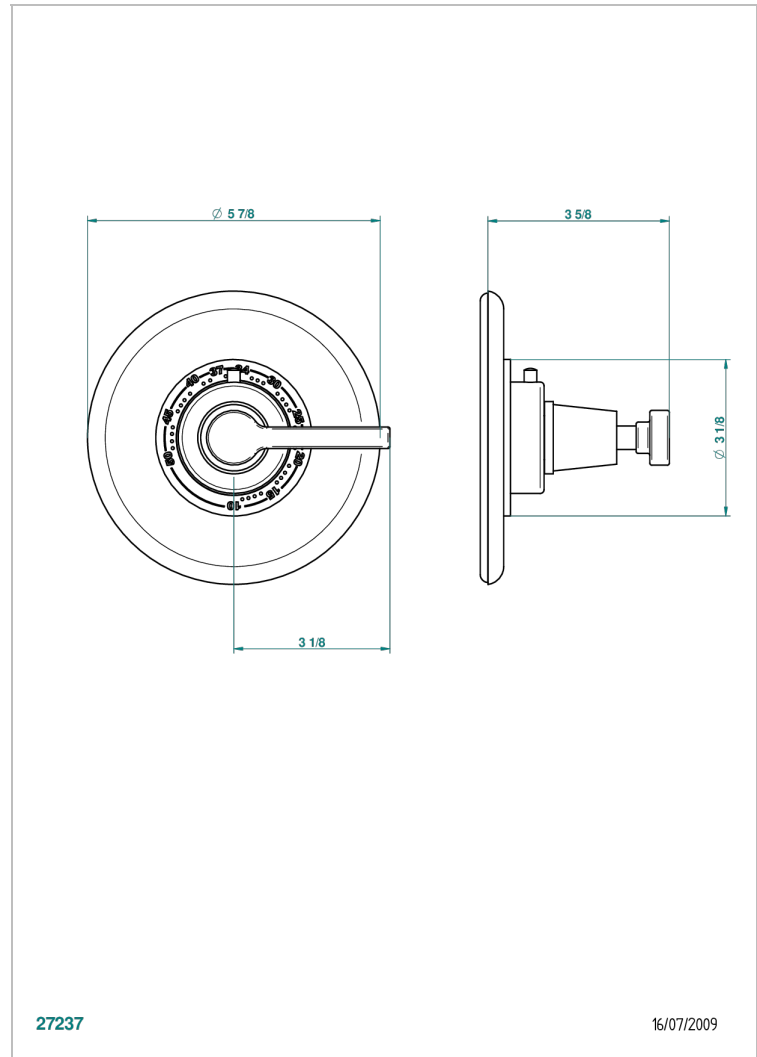

# SPIRIT WITH LEVER

G58-15EN16EM

Trim for Eurotherm thermostat n° 8105N, 8200N, 8300

## CHARACTERISTIC

- Spirit with lever
- Trim for Eurotherm thermostat n° 8105N, 8200N, 8300

## RELATED SKU'S

- Ref. G00-8105N 1/2" Eurotherm thermostat, 40 l/min with wax cartridge
- Ref. G00-8200N 3/4" Eurotherm thermostat, 80 l/min