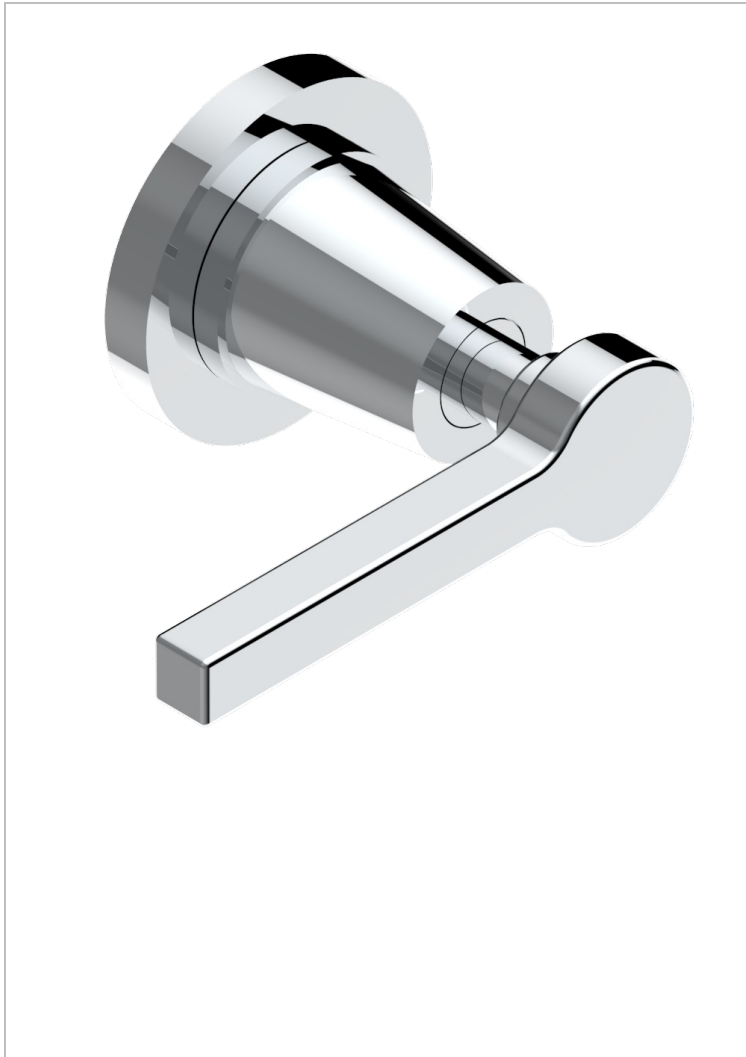

SPIRIT WITH LEVER HANDLES

G58-30B/N

Wall volume control 30 & 32 trim (no marking)

THG[®]
PARIS

CHARACTERISTIC

- Spirit with lever handles
- Wall volume control 30 & 32 trim (no marking)

RELATED SKU'S

- Ref. G00-32CUSA 3/4" Volume control wall valve with ceramic cartridge
- Ref. G00-30CUSA 1/2" volume control wall valve with ceramic cartridge

AVAILABLE FINITIONS

Black ceram - D30
Blush PVD - H62
Brass color PVD - H49
Brown bronze color PVD - F33
Chrome polished - A02
Chrome polished / gold polished - G02

Copper antique matt, coated - H07
Gold color PVD - H52
Gold mat - F07
Gold polished - F01
Graphite PVD - H64
Light coated bronze - D01

Nickel polished - B01
Soft gold - F30
Soft matt gold - F31
Umber PVD - H66