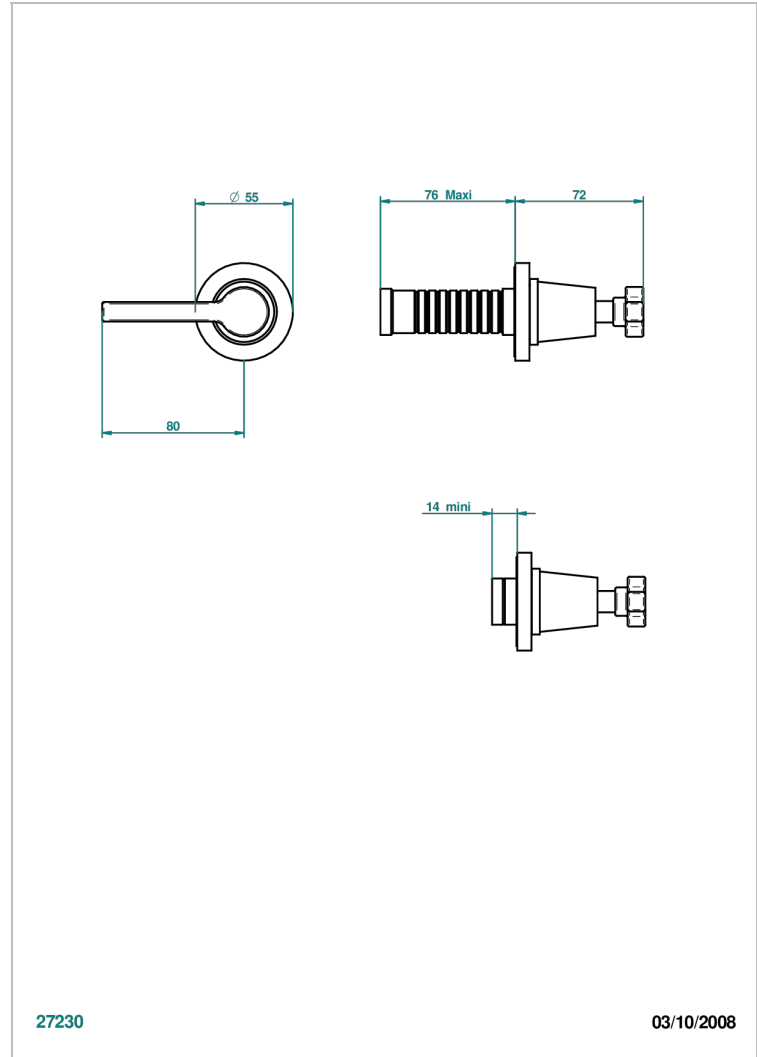

SPIRIT WITH LEVER HANDLES

G58-30B/N

Wall volume control 30 & 32 trim (no marking)

THG[®]
PARIS

CHARACTERISTIC

- Spirit with lever handles
- Wall volume control 30 & 32 trim (no marking)

RELATED SKU'S

- Ref. G00-32CUSA 3/4" Volume control wall valve with ceramic cartridge
- Ref. G00-30CUSA 1/2" volume control wall valve with ceramic cartridge