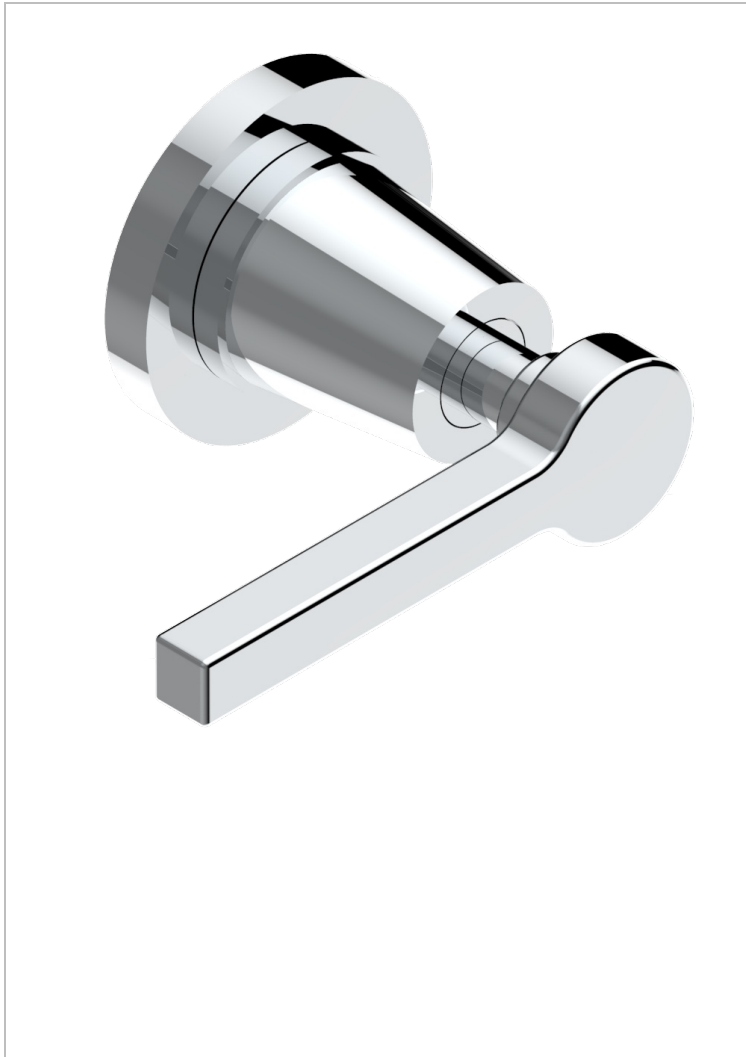

# SPIRIT WITH LEVER HANDLES

G58-30B/N

Wall volume control 30 & 32 trim (no marking)

27230

03/10/2008

## CHARACTERISTIC

- Spirit with lever handles
- Wall volume control 30 & 32 trim (no marking)

## RELATED SKU'S

- Ref. G00-32CUSA 3/4" Volume control wall valve with ceramic cartridge
- Ref. G00-30CUSA 1/2" volume control wall valve with ceramic cartridge