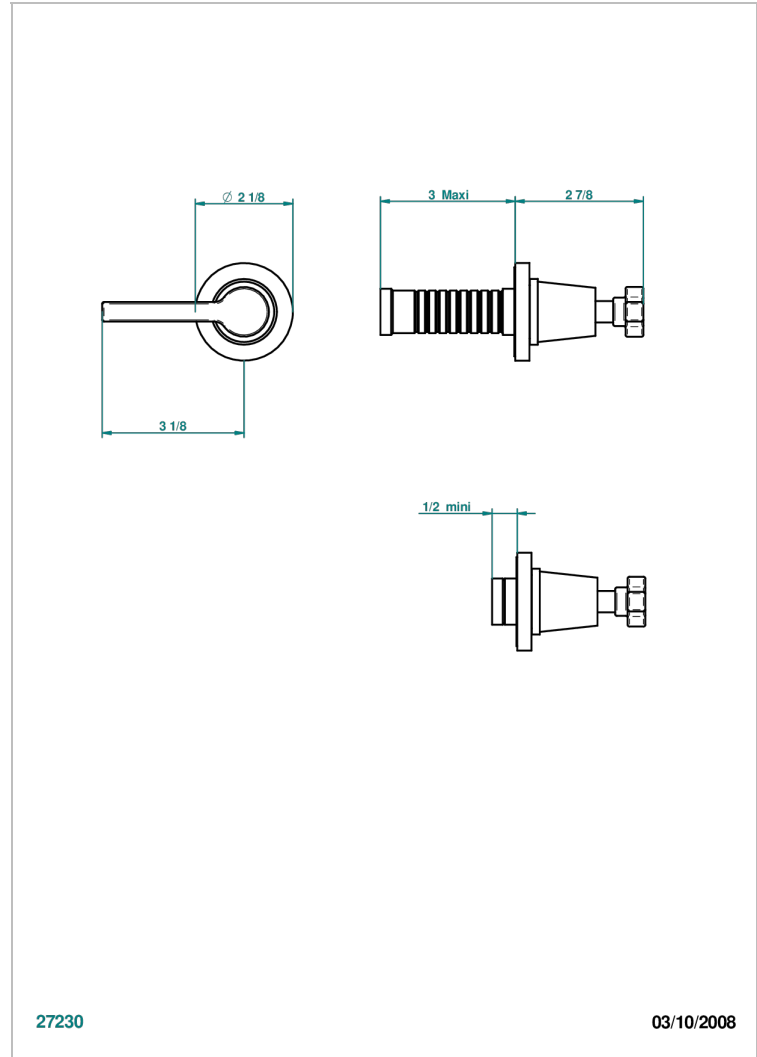

# SPIRIT WITH LEVER HANDLES

G58-30B/N

Wall volume control 30 & 32 trim (no marking)

27230

03/10/2008

## CHARACTERISTIC

- Spirit with lever handles
- Wall volume control 30 & 32 trim (no marking)

## RELATED SKU'S

- Ref. G00-32CUSA 3/4" Volume control wall valve with ceramic cartridge
- Ref. G00-30CUSA 1/2" volume control wall valve with ceramic cartridge