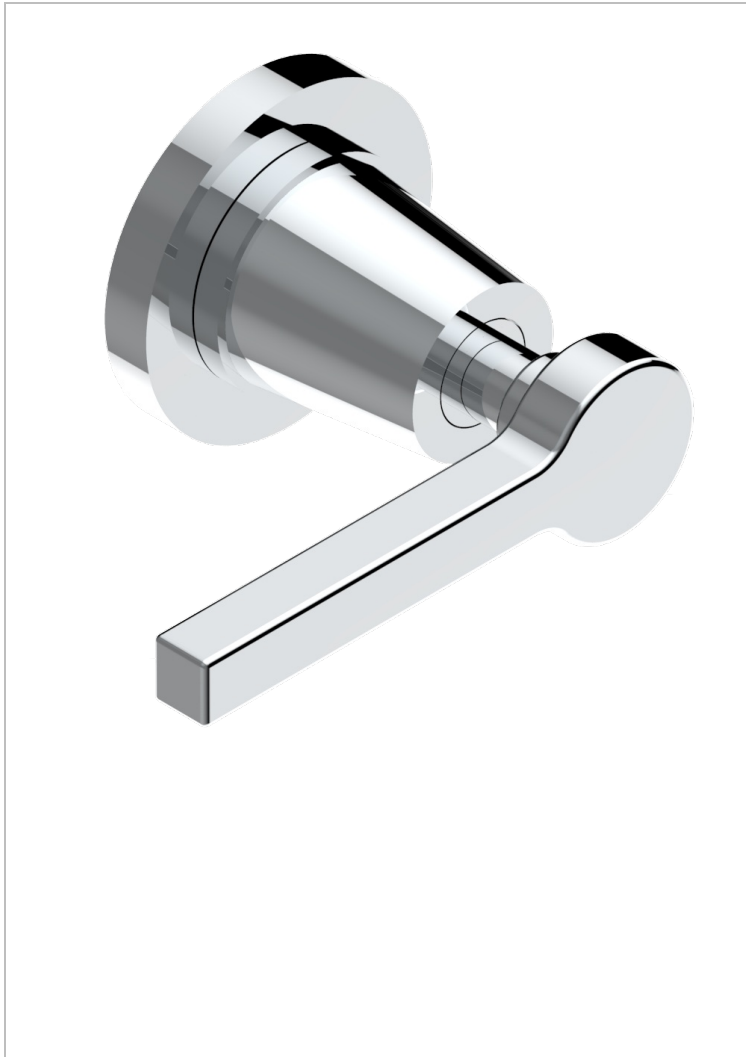

SPIRIT WITH LEVER

G58-30B/N

THG[®]
PARIS

wall valve trim only for valve item code 30 and 32 or diverter 50/4/VM. No writing

27230

03/10/2008

CHARACTERISTIC

- Spirit with lever
- wall valve trim only for valve item code 30 and 32 or diverter 50/4/VM. No writing

RELATED SKU'S

- Ref. G00-30/CA/W Wall mounted 1/2" valve body with ceramic head 1/4 turn left - WRAS approved
- Ref. G00-32/CA/W Wall mounted 3/4" valve body with ceramic head, 1/4 turn left - WRAS approved

AVAILABLE FINITIONS

Antique nickel - H28
Black ceram - D30
Blush PVD - H62
Brass color PVD - H49
Brown bronze color PVD - F33
Gold color PVD - H52

Graphite PVD - H64
Lacquered light bronze - D01
Matt Umber PVD - H67
Matt blush PVD - H60
Matt brass color PVD - H50
Matt brown bronze color PVD - F34