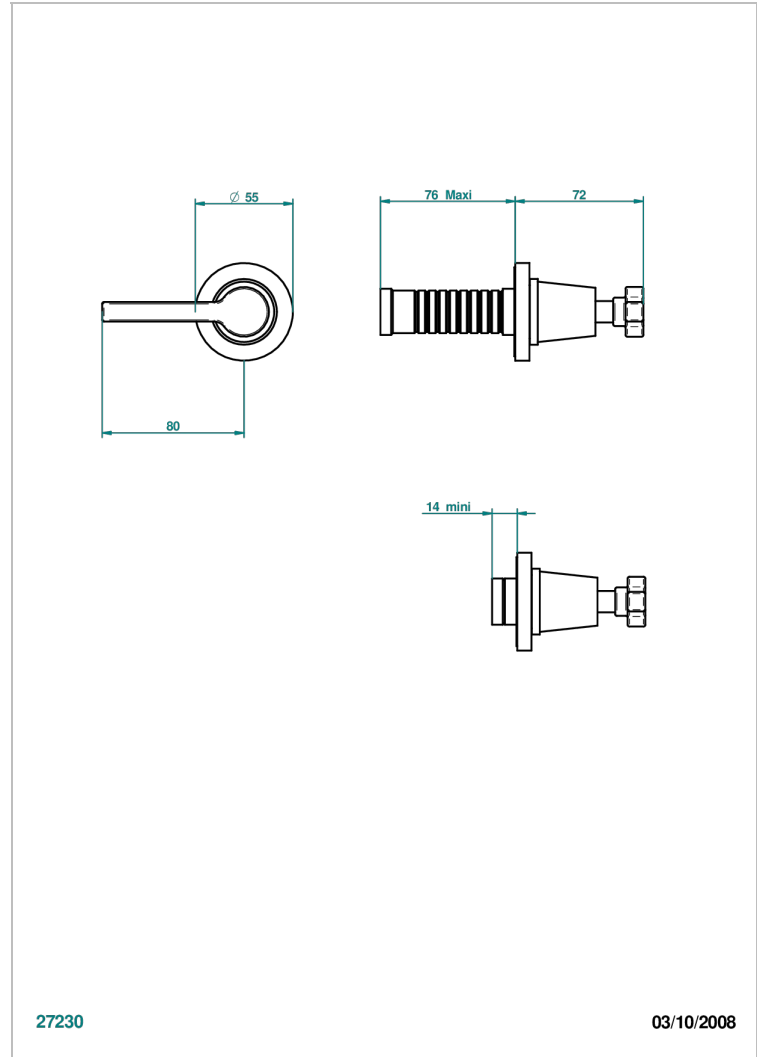

SPIRIT WITH LEVER

G58-30B/N

THG[®]
PARIS

wall valve trim only for valve item code 30 and 32 or diverter 50/4/VM. No writing

27230

03/10/2008

CHARACTERISTIC

- Spirit with lever
- wall valve trim only for valve item code 30 and 32 or diverter 50/4/VM. No writing

RELATED SKU'S

- Ref. G00-30/CA/W Wall mounted 1/2" valve body with ceramic head 1/4 turn left - WRAS approved
- Ref. G00-32/CA/W Wall mounted 3/4" valve body with ceramic head, 1/4 turn left - WRAS approved