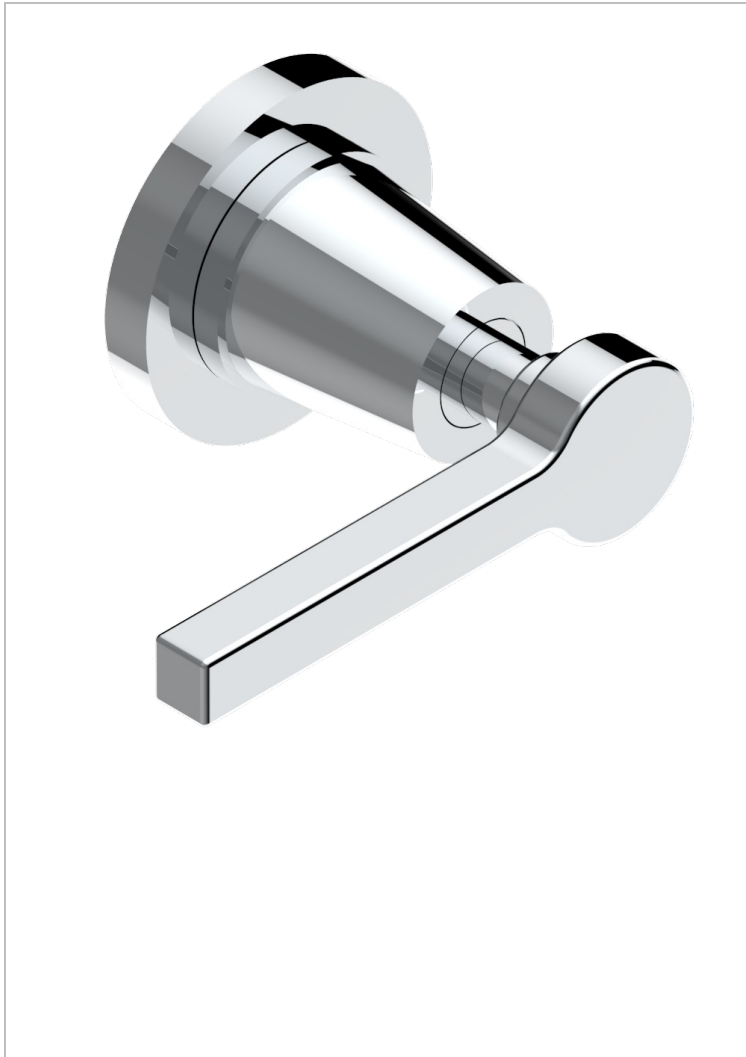

SPIRIT WITH LEVER

G58-30B/N

wall valve trim only for valve item code 30 and 32 or diverter 50/4/VM. No writing

CHARACTERISTIC

- Spirit with lever
- wall valve trim only for valve item code 30 and 32 or diverter 50/4/VM. No writing

RELATED SKU'S

- Ref. G00-30/CA/W Wall mounted 1/2" valve body with ceramic head 1/4 turn left - WRAS approved
- Ref. G00-32/CA/W Wall mounted 3/4" valve body with ceramic head, 1/4 turn left - WRAS approved

AVAILABLE FINITIONS

Antique nickel - H28
Black ceram - D30
Blush PVD - H62
Brass color PVD - H49
Brown bronze color PVD - F33
Gold color PVD - H52

Graphite PVD - H64
Lacquered light bronze - D01
Matt Umber PVD - H67
Matt blush PVD - H60
Matt brass color PVD - H50
Matt brown bronze color PVD - F34