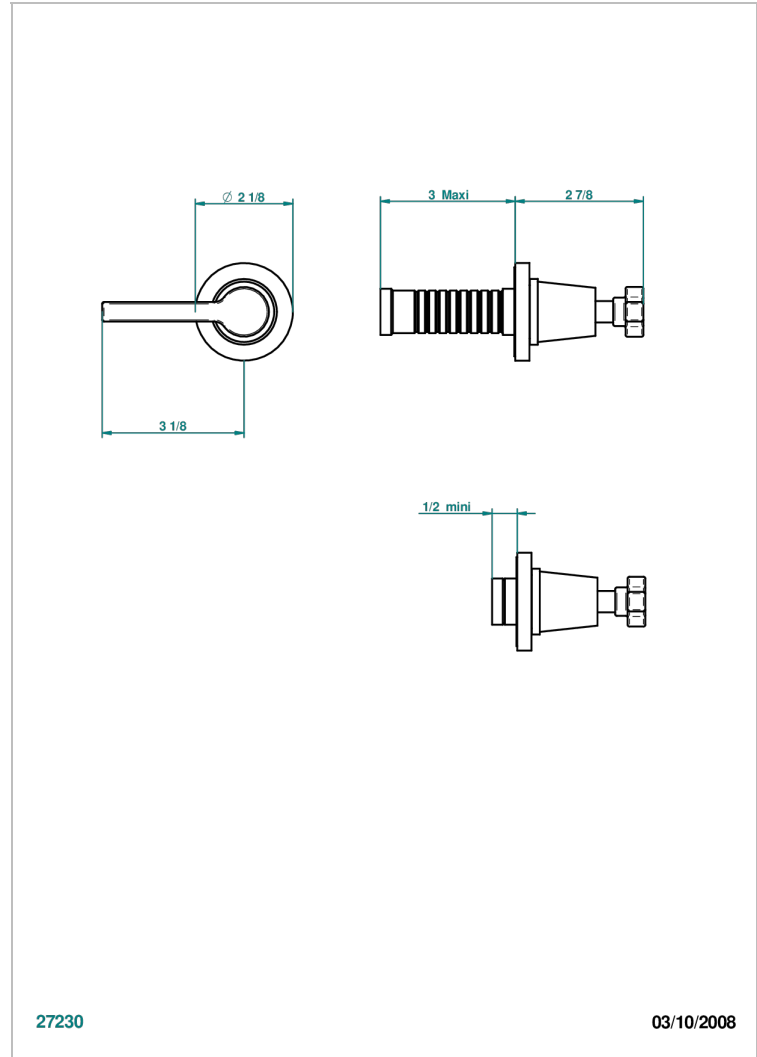

SPIRIT WITH LEVER

G58-30B/N

wall valve trim only for valve item code 30 and 32 or diverter 50/4/VM. No writing

CHARACTERISTIC

- Spirit with lever
- wall valve trim only for valve item code 30 and 32 or diverter 50/4/VM. No writing

RELATED SKU'S

- Ref. G00-30/CA/W Wall mounted 1/2" valve body with ceramic head 1/4 turn left - WRAS approved
- Ref. G00-32/CA/W Wall mounted 3/4" valve body with ceramic head, 1/4 turn left - WRAS approved