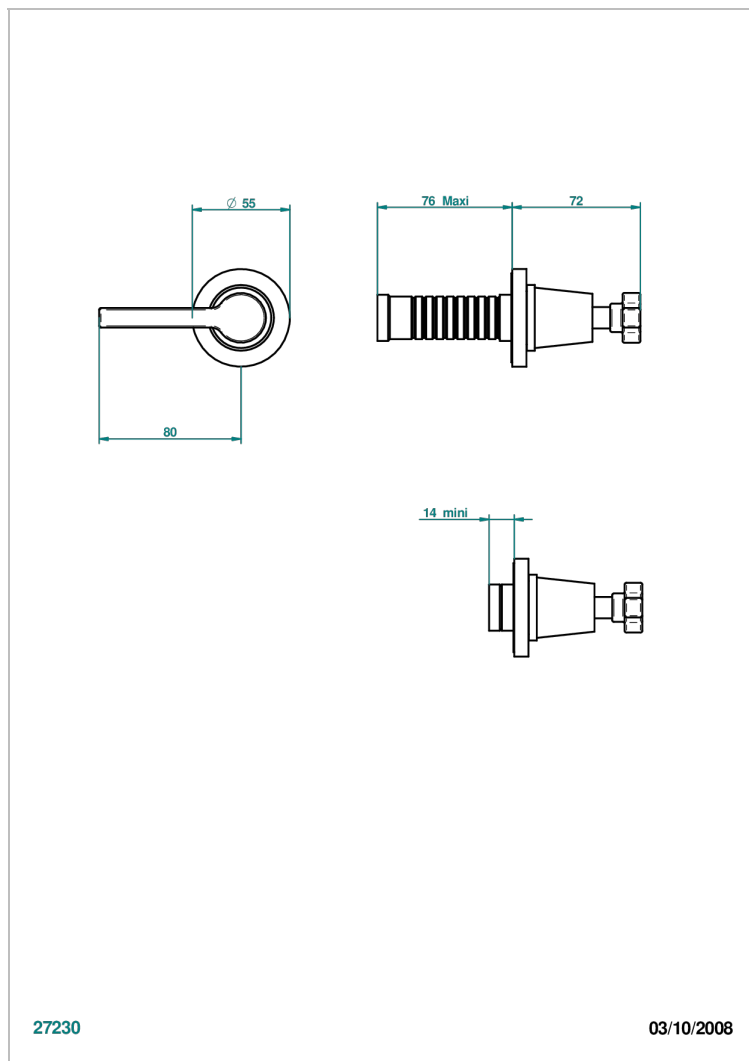

SPIRIT WITH LEVER

G58-30B/N

THG[®]
PARIS

wall valve trim only for valve item code 30 and 32 or diverter 50/4/VM. No writing

CHARACTERISTIC

- Spirit with lever
- wall valve trim only for valve item code 30 and 32 or diverter 50/4/VM. No writing

RELATED SKU'S

- Ref. G00-30/CA Wall mounted 1/2" valve body with ceramic head, 1/4 turn left - no trim
- Ref. G00-32/CA Wall mounted 3/4" valve with ceramic head, 1/4 turn left - no trim

AVAILABLE FINITIONS