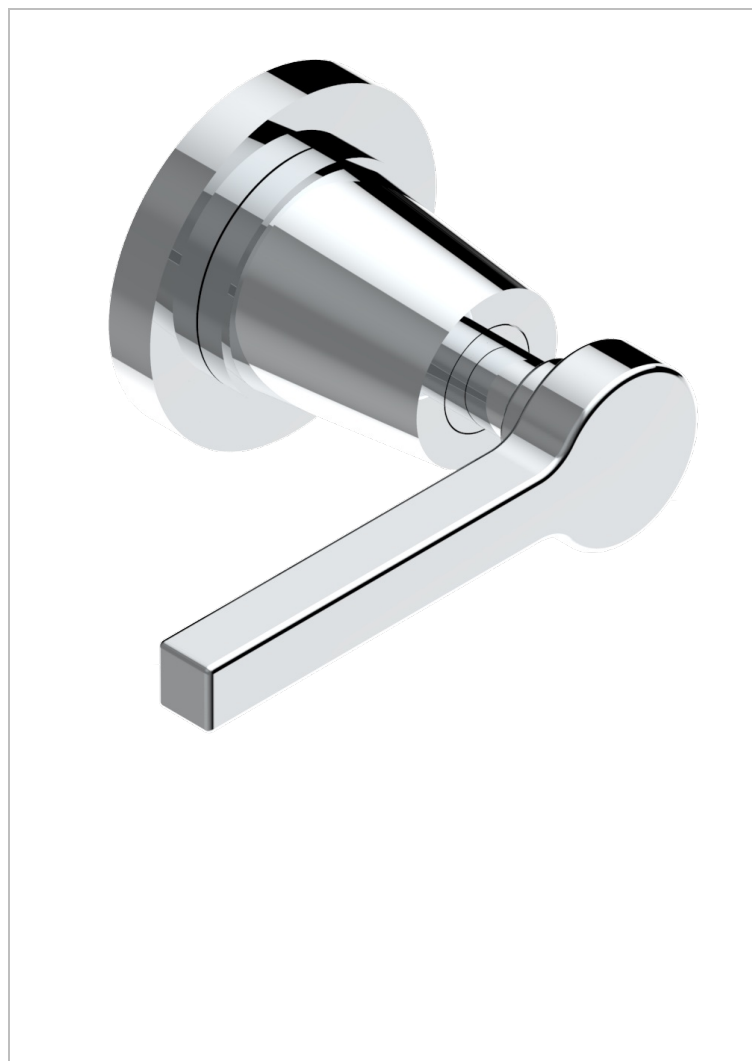

SPIRIT WITH LEVER

G58-30B/N

THG[®]
PARIS

wall valve trim only for valve item code 30 and 32 or diverter 50/4/VM. No writing

CHARACTERISTIC

- Spirit with lever
- wall valve trim only for valve item code 30 and 32 or diverter 50/4/VM. No writing

RELATED SKU'S

- Ref. G00-30/CA Wall mounted 1/2" valve body with ceramic head, 1/4 turn left - no trim
- Ref. G00-32/CA Wall mounted 3/4" valve with ceramic head, 1/4 turn left - no trim

AVAILABLE FINITIONS