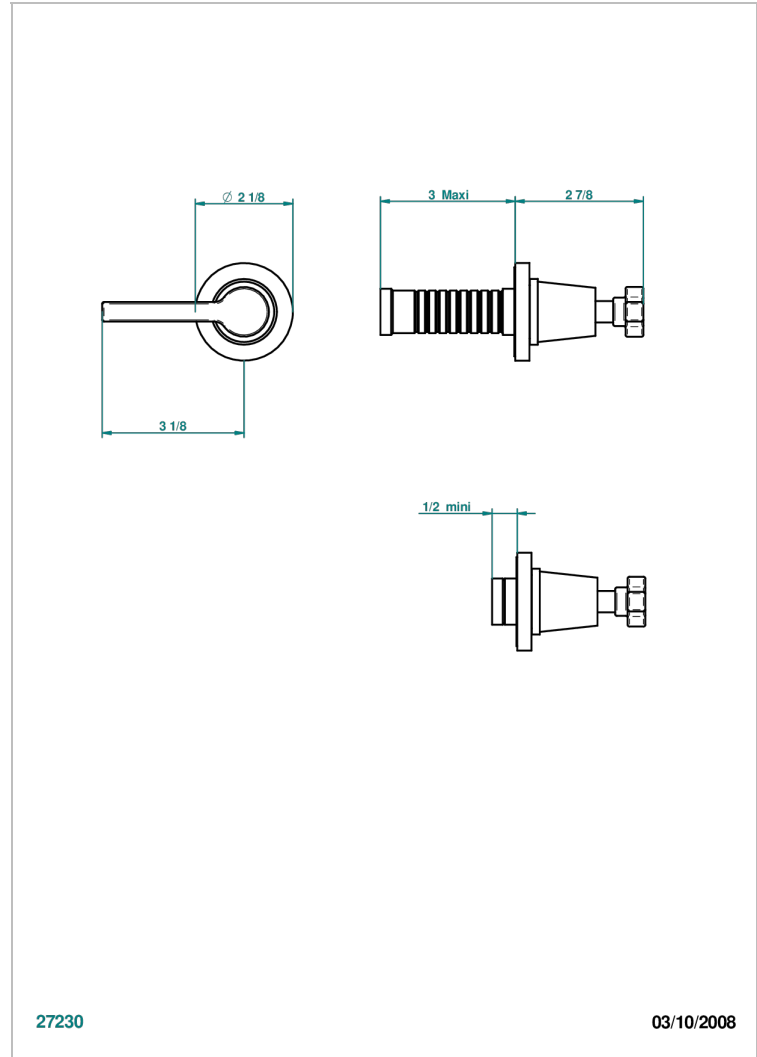

SPIRIT WITH LEVER

G58-30B/N

THG[®]
PARIS

wall valve trim only for valve item code 30 and 32 or diverter 50/4/VM. No writing

CHARACTERISTIC

- Spirit with lever
- wall valve trim only for valve item code 30 and 32 or diverter 50/4/VM. No writing

RELATED SKU'S

- Ref. G00-30/CA Wall mounted 1/2" valve body with ceramic head, 1/4 turn left - no trim
- Ref. G00-32/CA Wall mounted 3/4" valve with ceramic head, 1/4 turn left - no trim

AVAILABLE FINITIONS