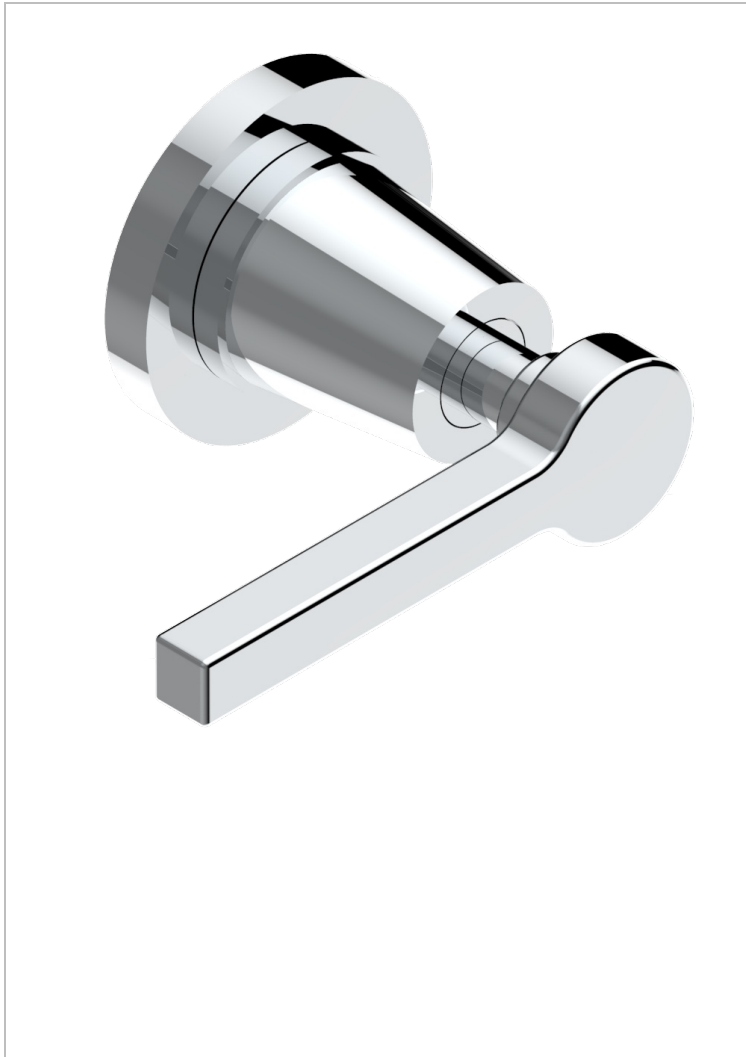

SPIRIT WITH LEVER

G58-30B/N

THG[®]
PARIS

wall valve trim only for valve item code 30 and 32 or diverter 50/4/VM. No writing

CHARACTERISTIC

- Spirit with lever
- wall valve trim only for valve item code 30 and 32 or diverter 50/4/VM. No writing

RELATED SKU'S

- Ref. G00-30/CA Wall mounted 1/2" valve body with ceramic head, 1/4 turn left - no trim
- Ref. G00-32/CA Wall mounted 3/4" valve with ceramic head, 1/4 turn left - no trim

AVAILABLE FINITIONS