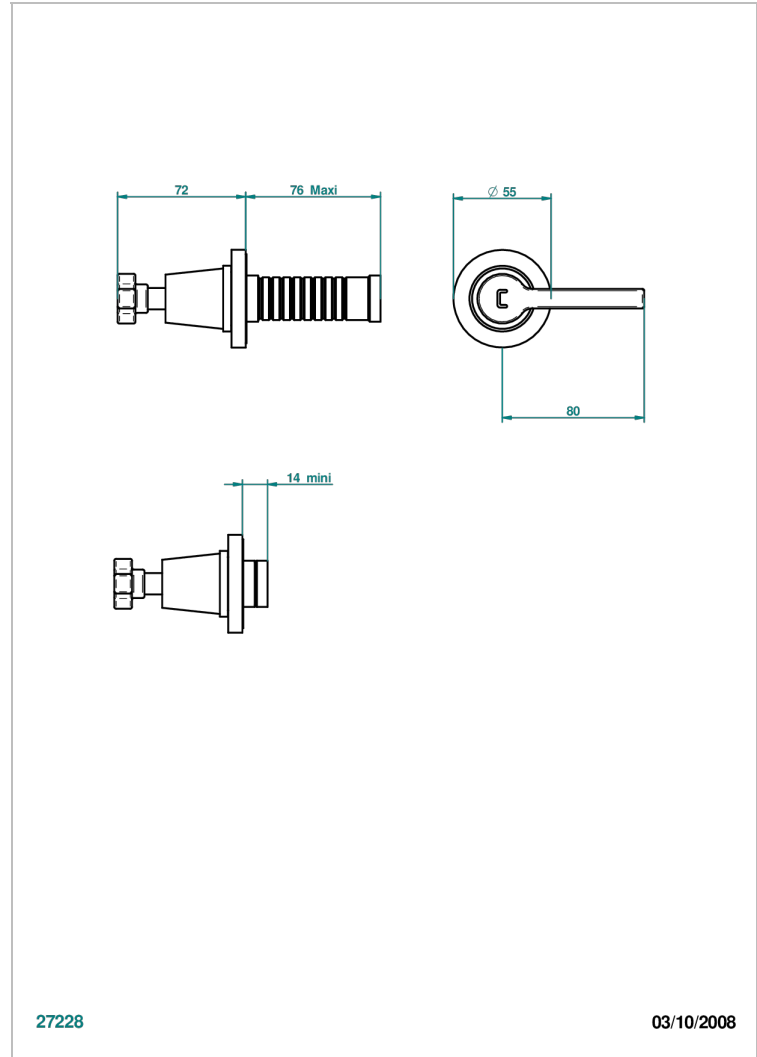

# SPIRIT WITH LEVER HANDLES

G58-30B/C

Wall volume control 30 & 32 trim - Cold

27228

03/10/2008

## CHARACTERISTIC

- Spirit with lever handles
- Wall volume control 30 & 32 trim - Cold

## RELATED SKU'S

- Ref. G00-32CUSA 3/4" Volume control wall valve with ceramic cartridge
- Ref. G00-30CUSA 1/2" volume control wall valve with ceramic cartridge