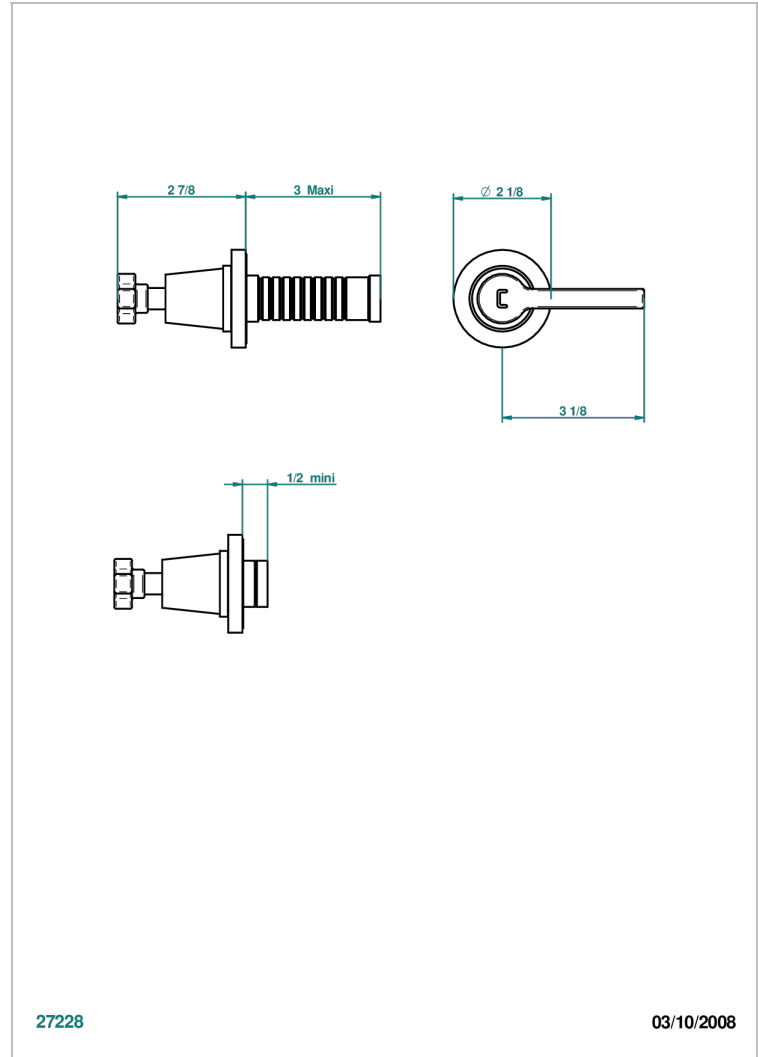

SPIRIT WITH LEVER HANDLES

G58-30B/C

Wall volume control 30 & 32 trim - Cold

THG[®]
PARIS

27228

03/10/2008

CHARACTERISTIC

- Spirit with lever handles
- Wall volume control 30 & 32 trim - Cold

RELATED SKU'S

- Ref. G00-32CUSA 3/4" Volume control wall valve with ceramic cartridge
- Ref. G00-30CUSA 1/2" volume control wall valve with ceramic cartridge

AVAILABLE FINITIONS

Black ceram - D30
Blush PVD - H62
Brass color PVD - H49
Brown bronze color PVD - F33
Chrome polished - A02
Chrome polished / gold polished - G02