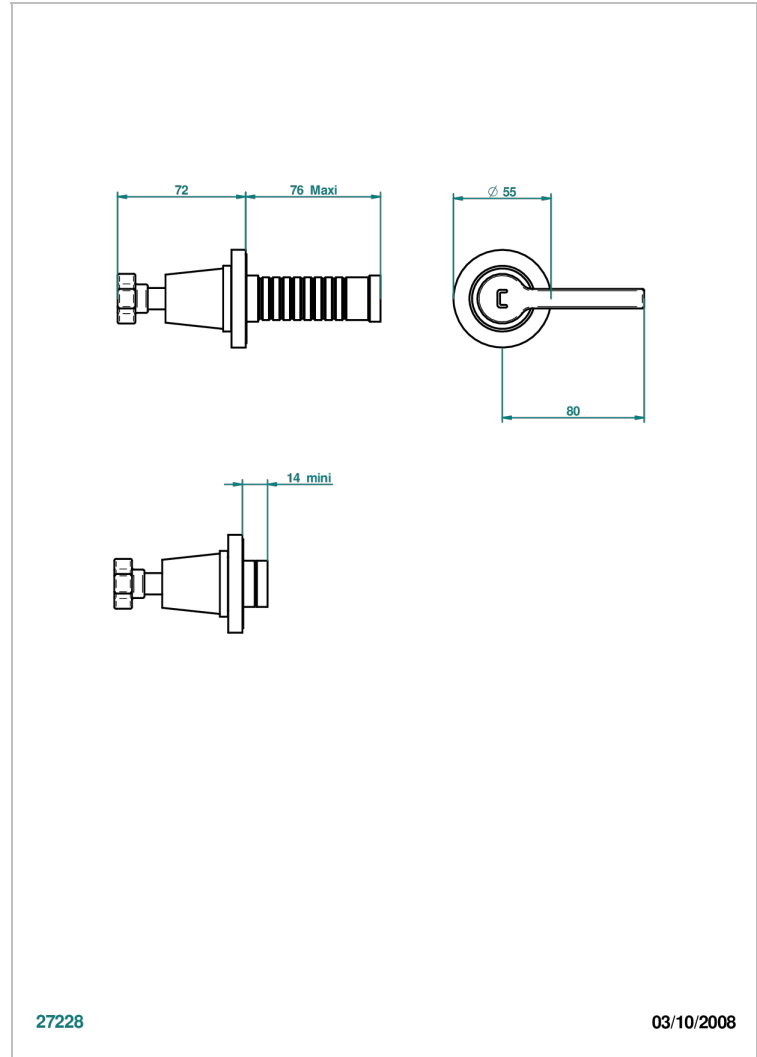

SPIRIT WITH LEVER

G58-30B/C

THG[®]
PARIS

Trim only for wall valve - cold - 1/2" ref.30/CA and 3/4" ref.32/CA and diverter ref.50/4VMA

27228

03/10/2008

CHARACTERISTIC

- Spirit with lever
- Trim only for wall valve - cold - 1/2" ref.30/CA and 3/4" ref.32/CA and diverter ref.50/4VMA

RELATED SKU'S

- Ref. G00-30/CA/W Wall mounted 1/2" valve body with ceramic head 1/4 turn left - WRAS approved
- Ref. G00-32/CA/W Wall mounted 3/4" valve body with ceramic head, 1/4 turn left - WRAS approved