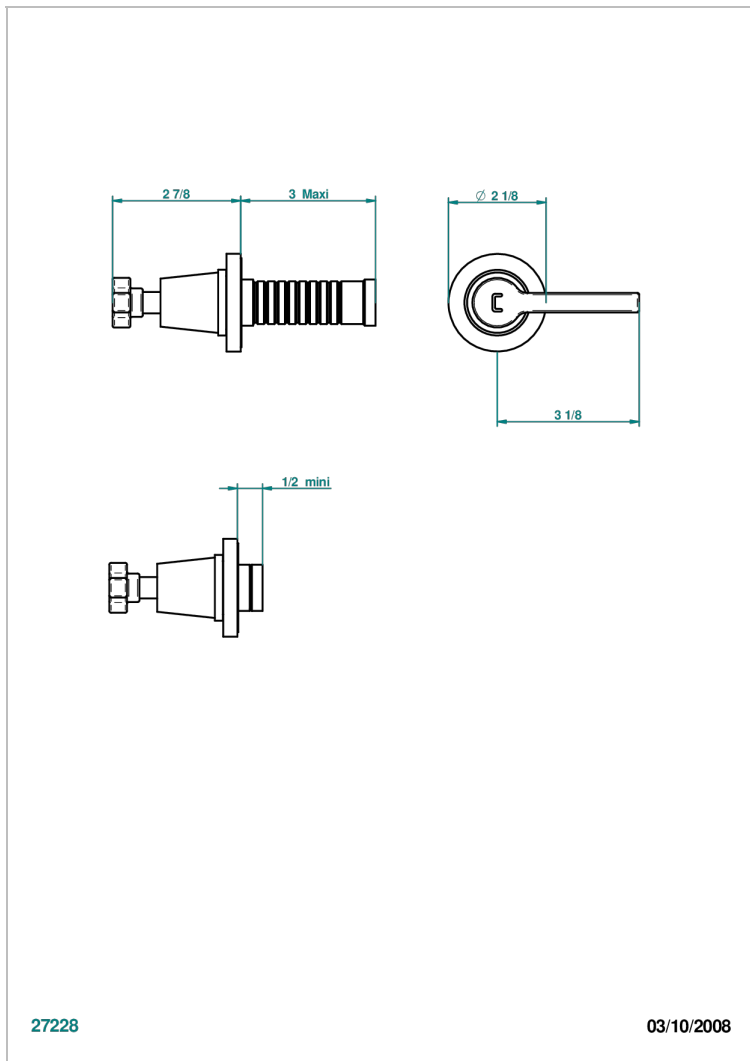

SPIRIT WITH LEVER

G58-30B/C

THG[®]
PARIS

Trim only for wall valve - cold - 1/2" ref.30/CA and 3/4" ref.32/CA and diverter ref.50/4VMA

CHARACTERISTIC

- Spirit with lever
- Trim only for wall valve - cold - 1/2" ref.30/CA and 3/4" ref.32/CA and diverter ref.50/4VMA

RELATED SKU'S

- Ref. G00-30/CA/W Wall mounted 1/2" valve body with ceramic head 1/4 turn left - WRAS approved
- Ref. G00-32/CA/W Wall mounted 3/4" valve body with ceramic head, 1/4 turn left - WRAS approved