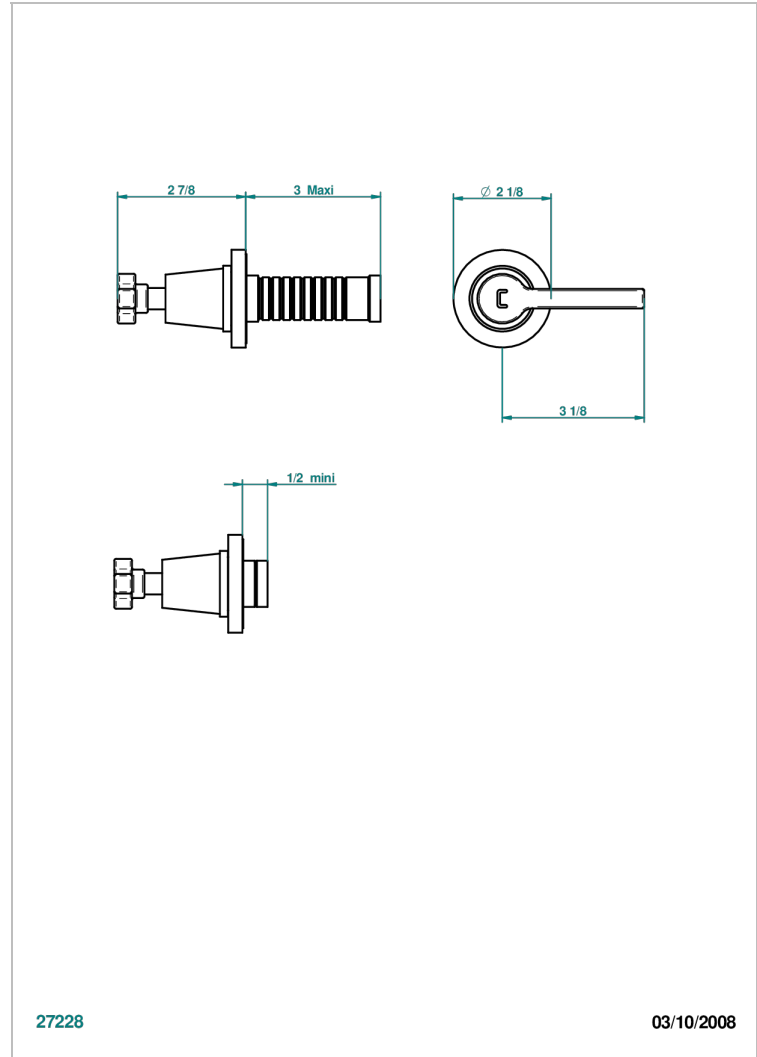

SPIRIT WITH LEVER

G58-30B/C

THG[®]
PARIS

Trim only for wall valve - cold - 1/2" ref.30/CA and 3/4" ref.32/CA and diverter ref.50/4VMA

27228

03/10/2008

CHARACTERISTIC

- Spirit with lever
- Trim only for wall valve - cold - 1/2" ref.30/CA and 3/4" ref.32/CA and diverter ref.50/4VMA

RELATED SKU'S

- Ref. G00-30/CA Wall mounted 1/2" valve body with ceramic head, 1/4 turn left - no trim
- Ref. G00-32/CA Wall mounted 3/4" valve with ceramic head, 1/4 turn left - no trim

AVAILABLE FINITIONS