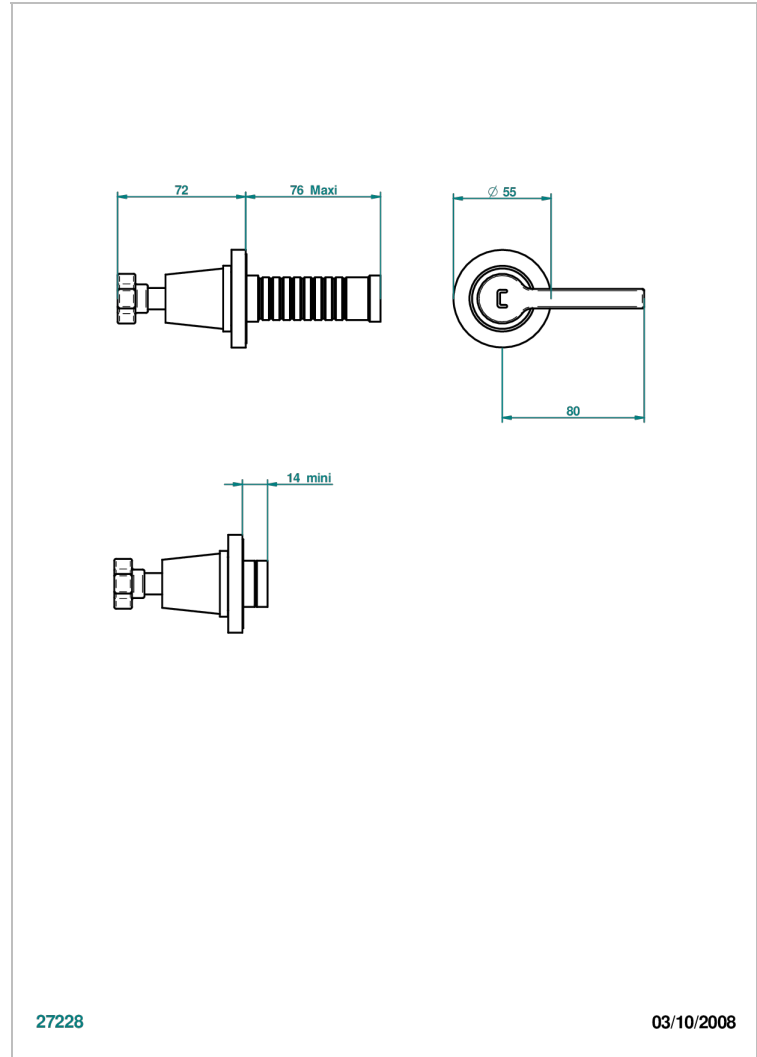

SPIRIT WITH LEVER

G58-30B/C

THG[®]
PARIS

Trim only for wall valve - cold - 1/2" ref.30/CA and 3/4" ref.32/CA and diverter ref.50/4VMA

CHARACTERISTIC

- Spirit with lever
- Trim only for wall valve - cold - 1/2" ref.30/CA and 3/4" ref.32/CA and diverter ref.50/4VMA

RELATED SKU'S

- Ref. G00-30/CA Wall mounted 1/2" valve body with ceramic head, 1/4 turn left - no trim
- Ref. G00-32/CA Wall mounted 3/4" valve with ceramic head, 1/4 turn left - no trim

AVAILABLE FINITIONS