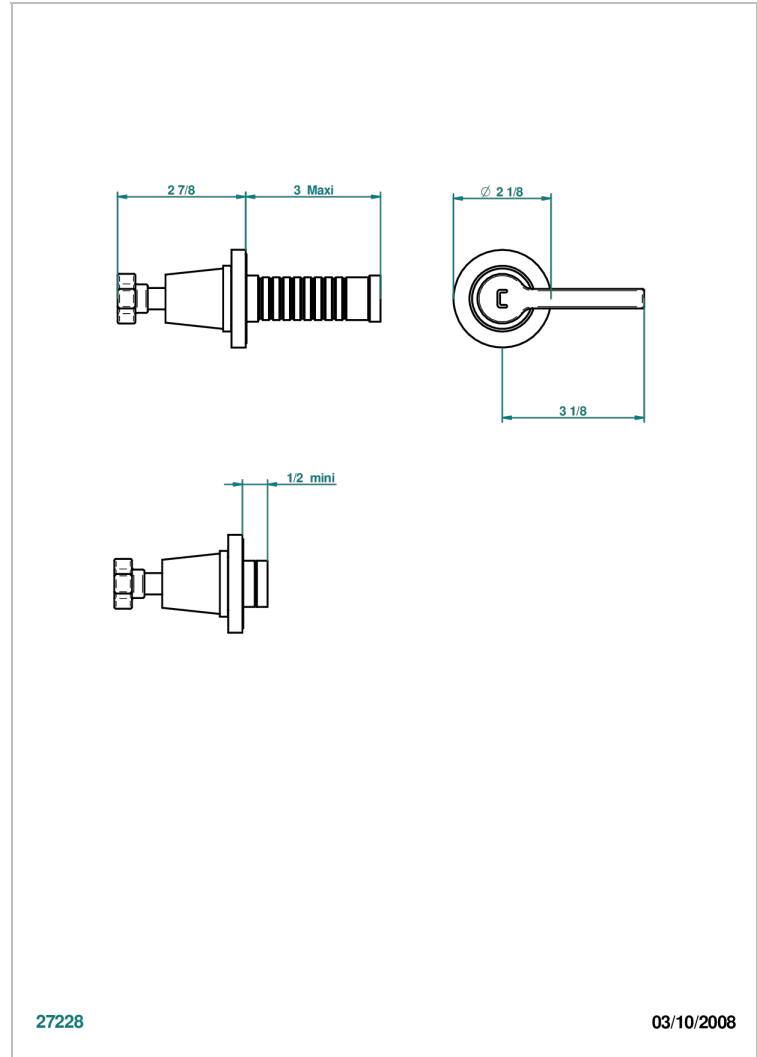

SPIRIT WITH LEVER

G58-30B/C

THG[®]
PARIS

Trim only for wall valve - cold - 1/2" ref.30/CA and 3/4" ref.32/CA and diverter ref.50/4VMA

CHARACTERISTIC

- Spirit with lever
- Trim only for wall valve - cold - 1/2" ref.30/CA and 3/4" ref.32/CA and diverter ref.50/4VMA

RELATED SKU'S

- Ref. G00-30/CA Wall mounted 1/2" valve body with ceramic head, 1/4 turn left - no trim
- Ref. G00-32/CA Wall mounted 3/4" valve with ceramic head, 1/4 turn left - no trim

AVAILABLE FINITIONS