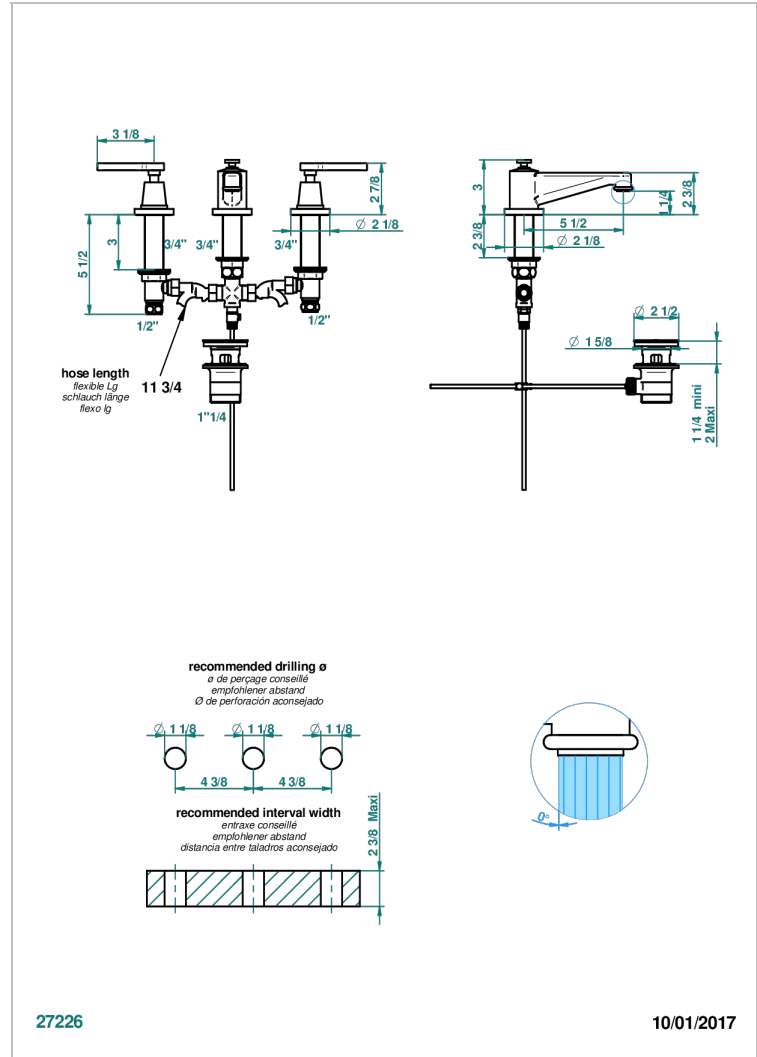

# SPIRIT WITH LEVER

G58-151M

Rim mounted 3-hole basin mixer with waste for marble

## CHARACTERISTIC

- ACS : 18ACCLY393
- NF : NF EN 200 - IA - Chrome
- SVGW-SSIGE : 1901-6813