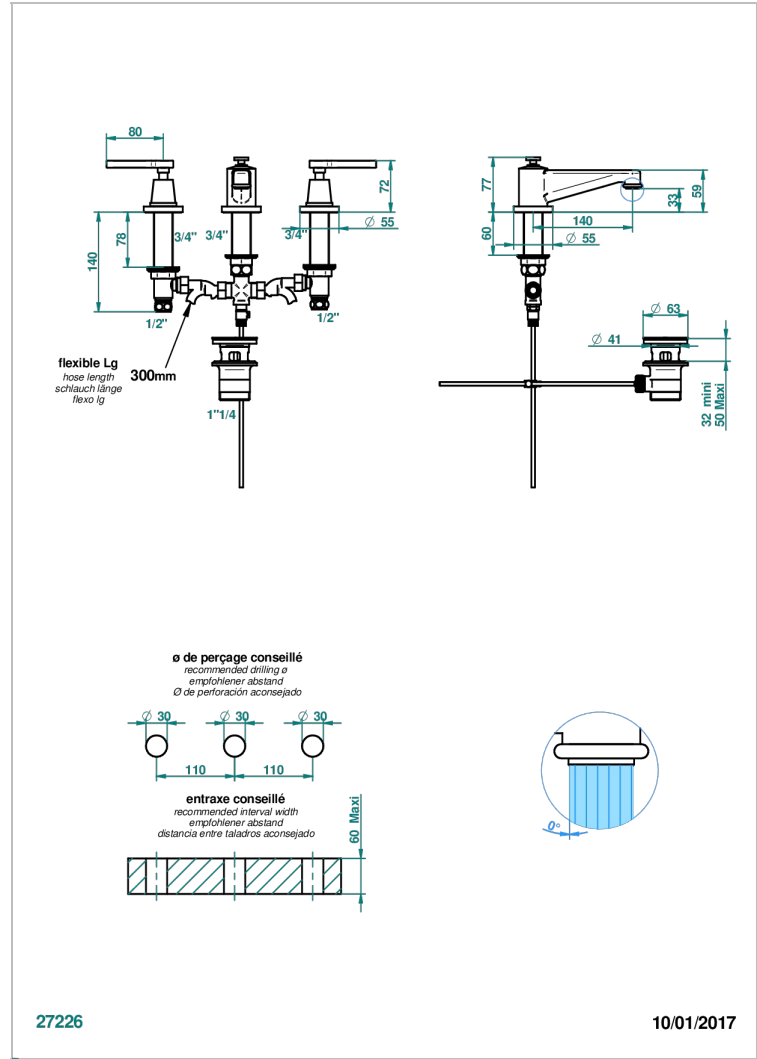

# SPIRIT WITH LEVER

G58-151M

Rim mounted 3-hole basin mixer with waste for marble

THG<sup>®</sup>  
PARIS

## CHARACTERISTIC

- ACS : 18ACCLY393
- NF : NF EN 200 - IA - Chrome
- SVGW-SSIGE : 1901-6813