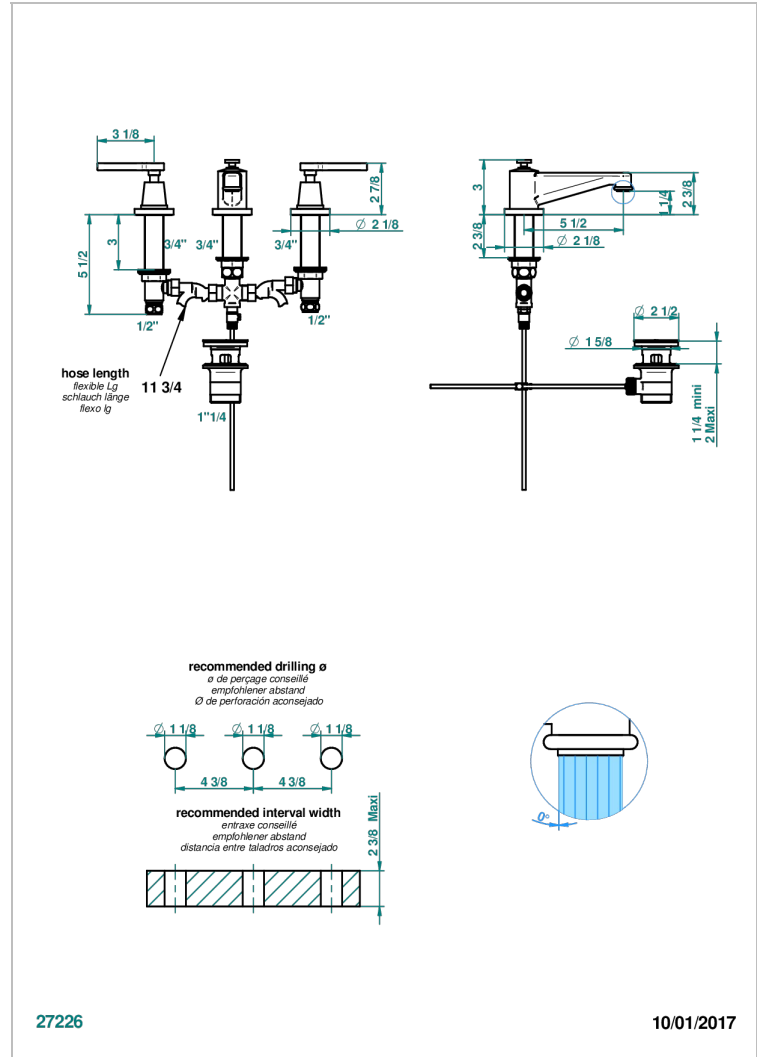

SPIRIT WITH LEVER

G58-151M

Rim mounted 3-hole basin mixer with waste for marble

CHARACTERISTIC

- ACS : 18ACCLY393
- NF : NF EN 200 - IA - Chrome
- SVGW-SSIGE : 1901-6813

STANDARDS

AVAILABLE FINITIONS

Antique nickel - H28
Black ceram - D30
Blush PVD - H62
Brass color PVD - H49
Brown bronze color PVD - F33
Gold color PVD - H52