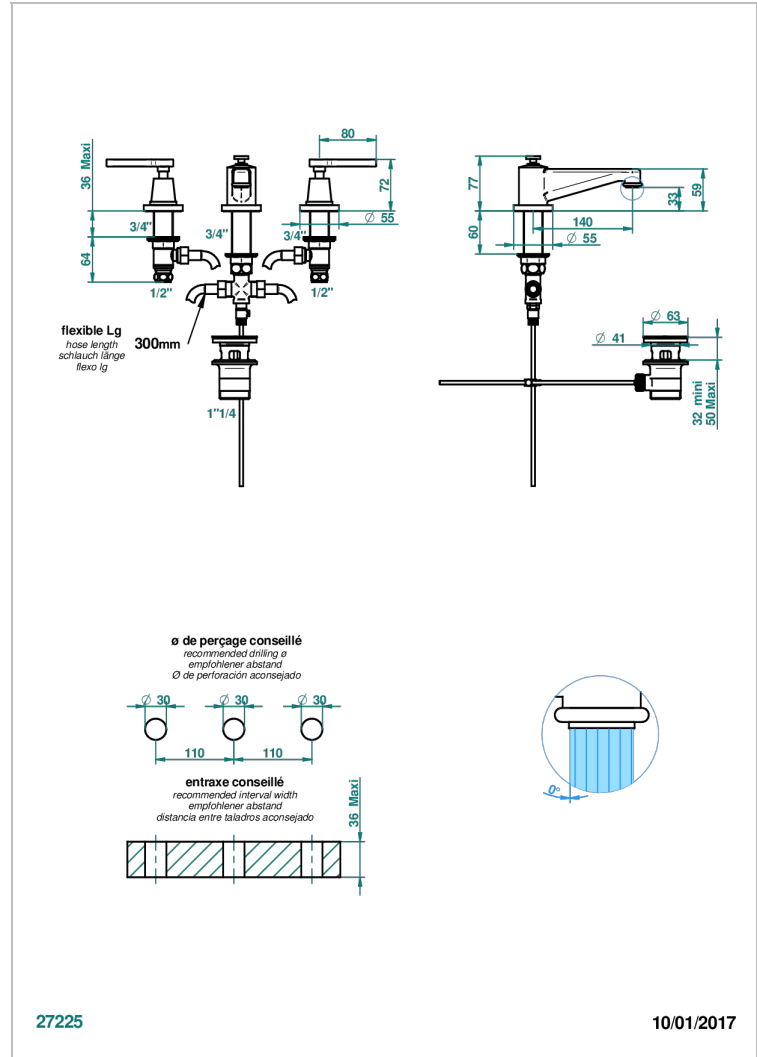

# SPIRIT WITH LEVER

G58-151

Rim mounted 3-hole basin mixer with waste

THG<sup>®</sup>  
PARIS

## CHARACTERISTIC

- ACS : 18ACCLY393
- NF : NF EN 200 - IA - Chrome
- SVGW-SSIGE : 1901-6813