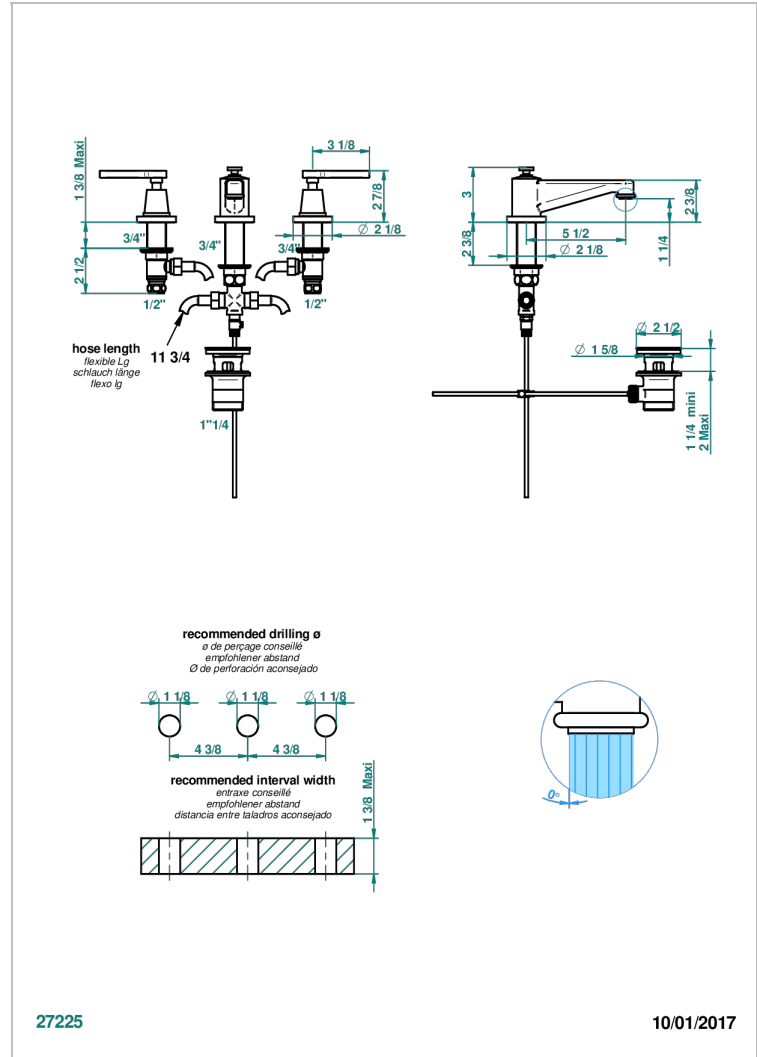

SPIRIT WITH LEVER

G58-151

Rim mounted 3-hole basin mixer with waste

CHARACTERISTIC

- ACS : 18ACCLY393
- NF : NF EN 200 - IA - Chrome
- SVGW-SSIGE : 1901-6813

STANDARDS

AVAILABLE FINITIONS

Antique nickel - H28
Black ceram - D30
Blush PVD - H62
Brass color PVD - H49
Brown bronze color PVD - F33
Gold color PVD - H52