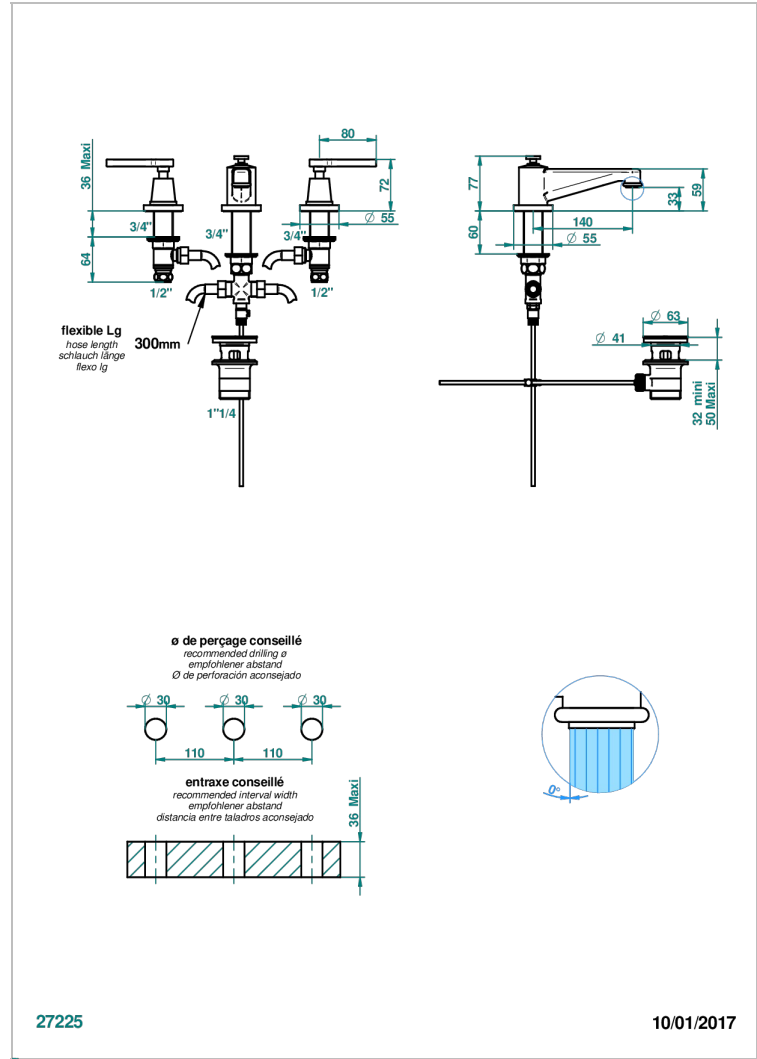

SPIRIT WITH LEVER

G58-151

Rim mounted 3-hole basin mixer with waste

CHARACTERISTIC

- ACS : 18ACCLY393
- NF : NF EN 200 - IA - Chrome
- SVGW-SSIGE : 1901-6813

STANDARDS

AVAILABLE FINITIONS

Antique nickel - H28
Black ceram - D30
Blush PVD - H62
Brass color PVD - H49
Brown bronze color PVD - F33
Gold color PVD - H52