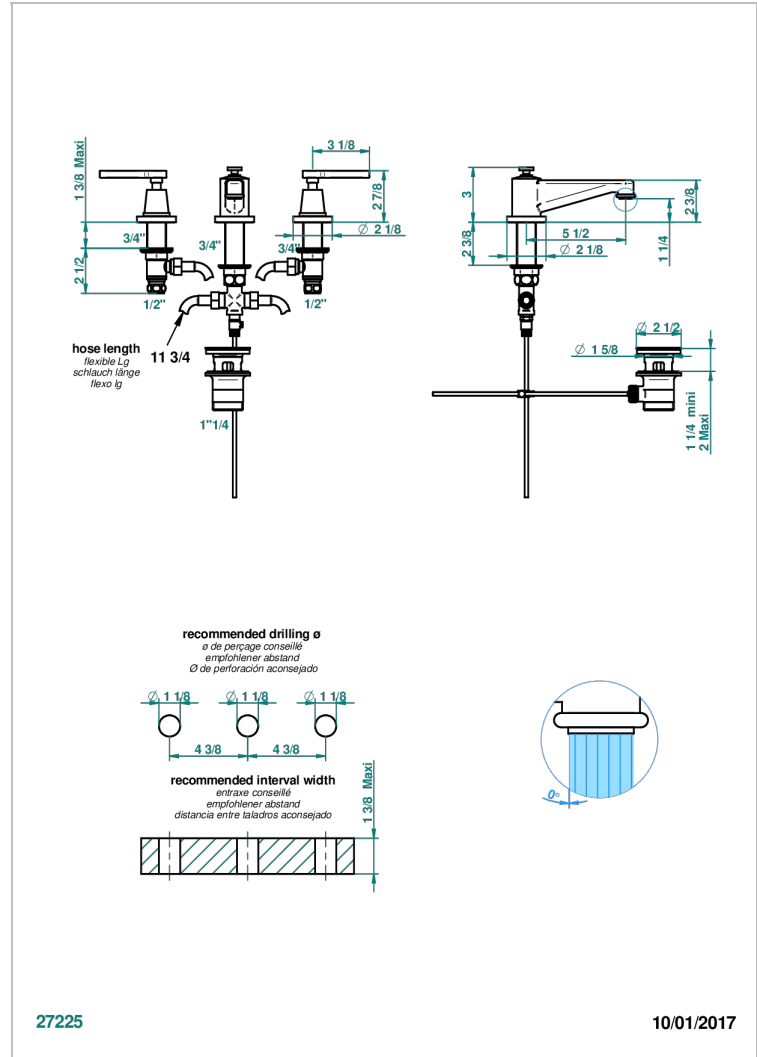

# SPIRIT WITH LEVER

G58-151

Rim mounted 3-hole basin mixer with waste

## CHARACTERISTIC

- ACS : 18ACCLY393
- NF : NF EN 200 - IA - Chrome
- SVGW-SSIGE : 1901-6813