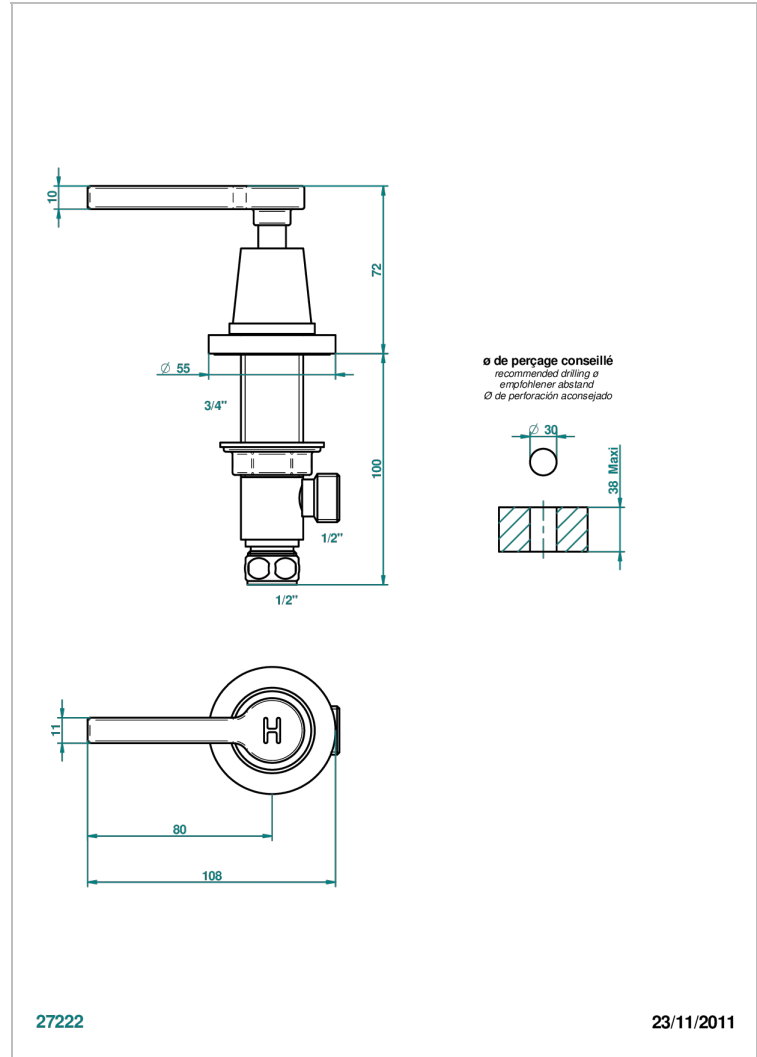

SPIRIT WITH LEVER

G58-35/H

Rim mounted 1/2" valve, hot

CHARACTERISTIC

- Spirit with lever
- Rim mounted 1/2" valve, hot

AVAILABLE FINITIONS

Antique nickel - H28
Black ceram - D30
Blush PVD - H62
Brass color PVD - H49
Brown bronze color PVD - F33
Gold color PVD - H52