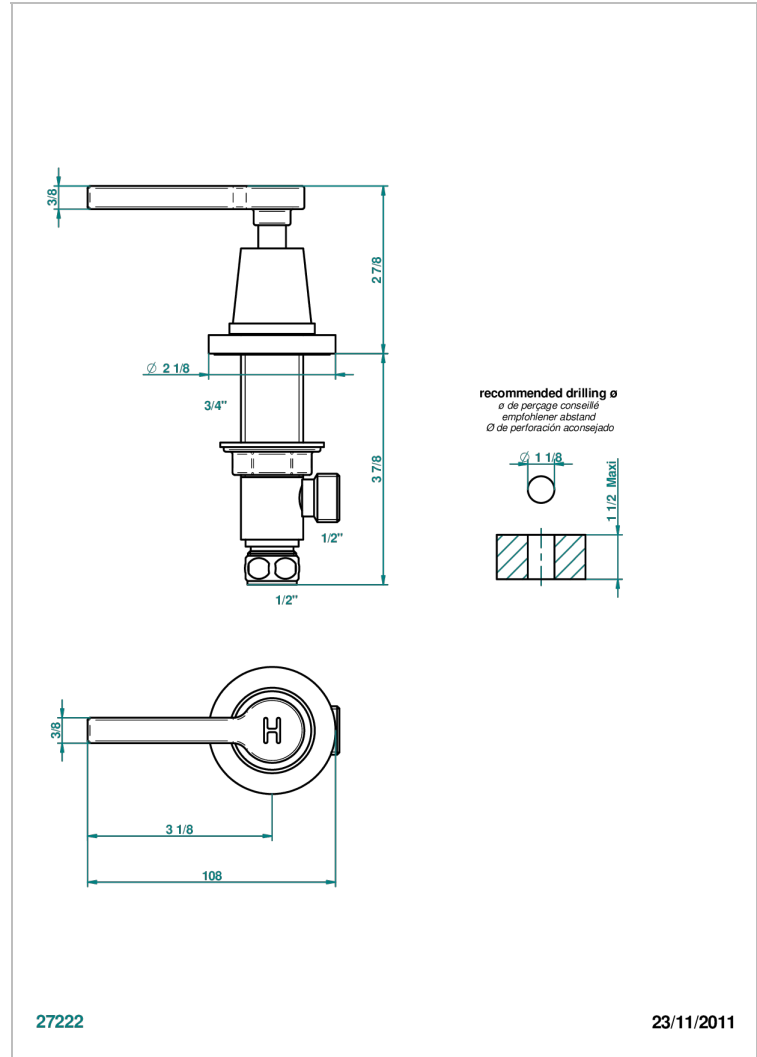

SPIRIT WITH LEVER

G58-35/H

Rim mounted 1/2" valve, hot

CHARACTERISTIC

- Spirit with lever
- Rim mounted 1/2" valve, hot

AVAILABLE FINITIONS

Antique nickel - H28
Black ceram - D30
Blush PVD - H62
Brass color PVD - H49
Brown bronze color PVD - F33
Gold color PVD - H52