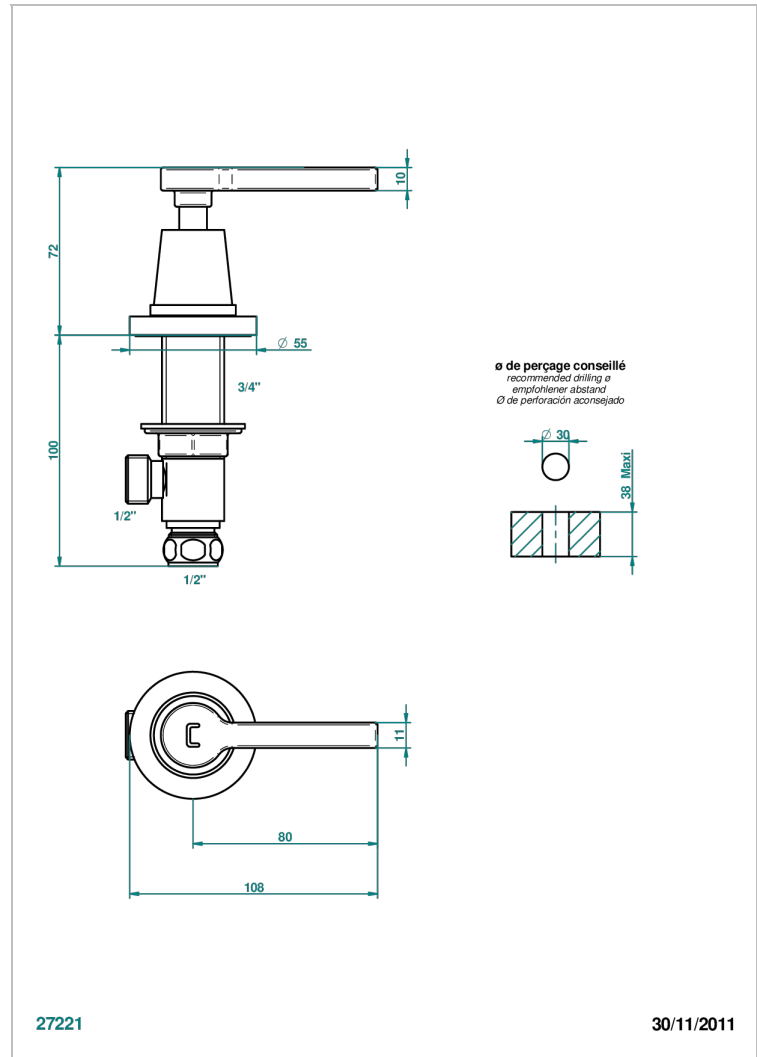

SPIRIT WITH LEVER

G58-35/C

Rim mounted 1/2" valve, cold

CHARACTERISTIC

- Spirit with lever
- Rim mounted 1/2" valve, cold

AVAILABLE FINITIONS

Antique nickel - H28
Black ceram - D30
Blush PVD - H62
Brass color PVD - H49
Brown bronze color PVD - F33
Gold color PVD - H52