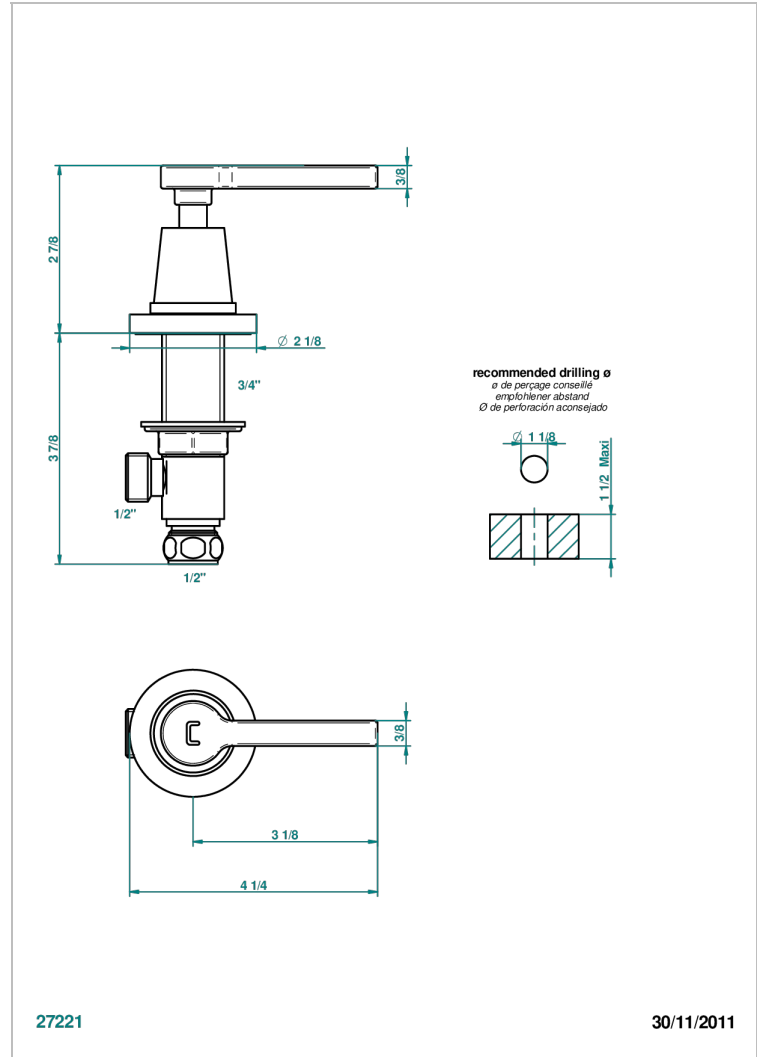

# SPIRIT WITH LEVER

G58-35/C

Rim mounted 1/2" valve, cold

## CHARACTERISTIC

- Spirit with lever
- Rim mounted 1/2" valve, cold