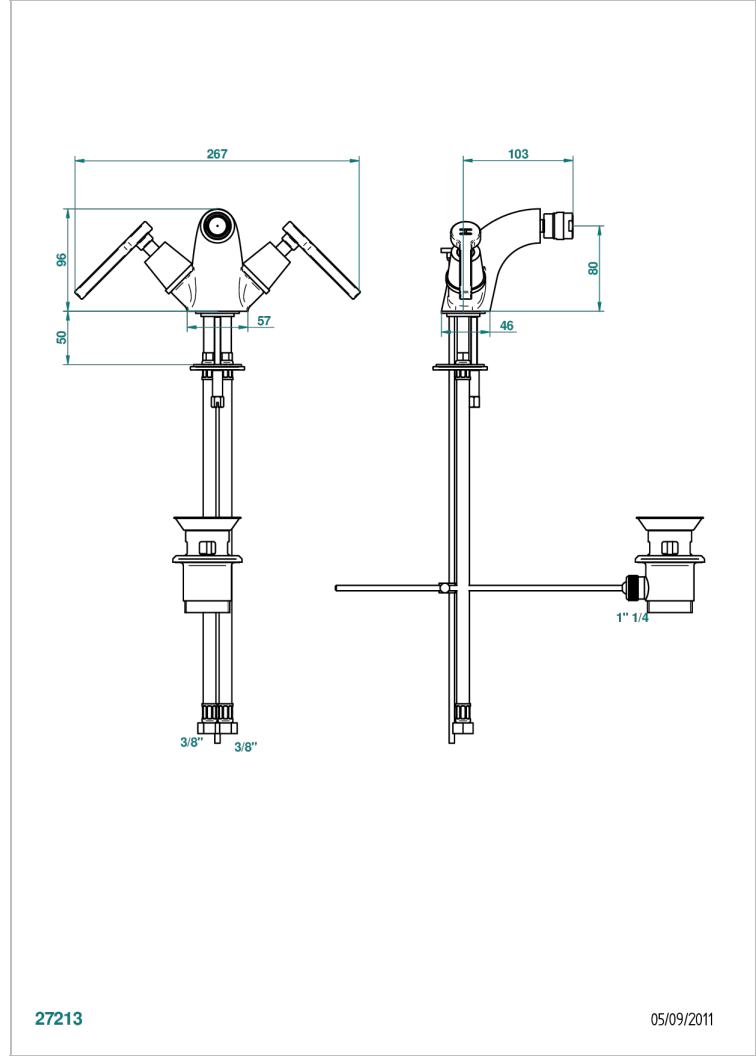

SPIRIT WITH LEVER

G58-3202

1-hole bidet mixer with swivel jet handshower with waste

27213

05/09/2011

CHARACTERISTIC

- ACS : 17ACCLY613
- NF : NF EN 200 - IA - Chrome

TECHNICAL SPECS

- Recommandé : 3 bars (max. 5 bars) - Advised : 43,5 psi (max. 72 psi)
- 15 l/min à 3 bars (4 gpm at 43.5 psi)

STANDARDS

AVAILABLE FINITIONS

Antique nickel - H28
Black ceram - D30
Blush PVD - H62
Brass color PVD - H49
Brown bronze color PVD - F33
Gold color PVD - H52