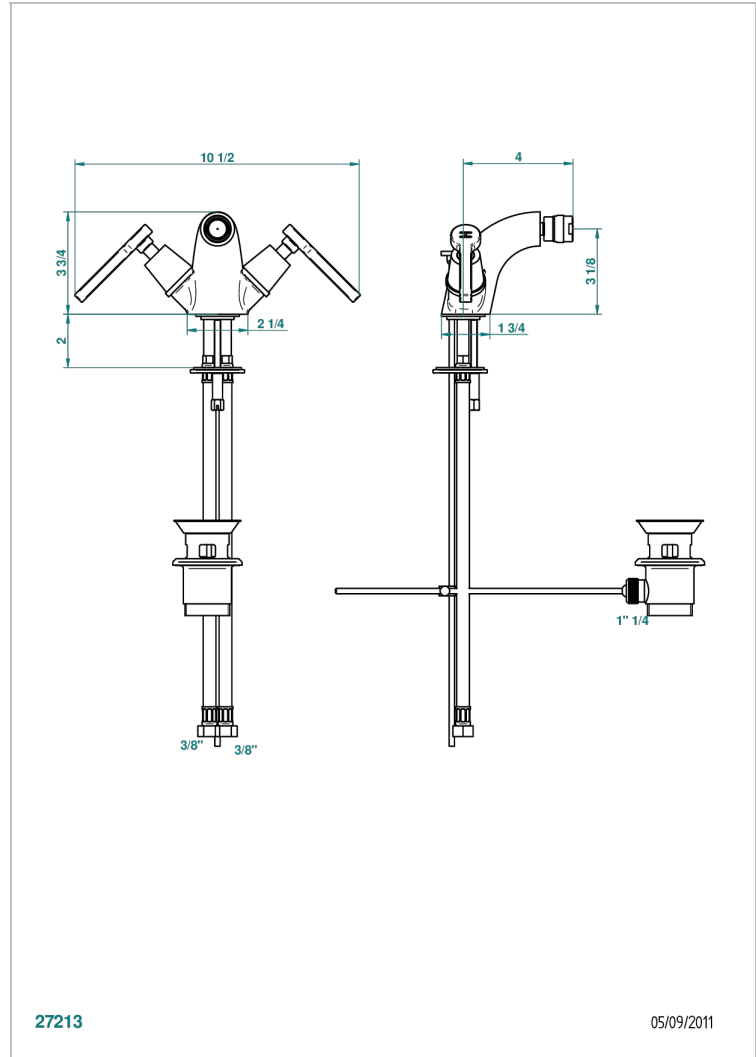

# SPIRIT WITH LEVER

G58-3202

1-hole bidet mixer with swivel jet handshower with waste

27213

05/09/2011

## CHARACTERISTIC

- ACS : 17ACCLY613
- NF : NF EN 200 - IA - Chrome