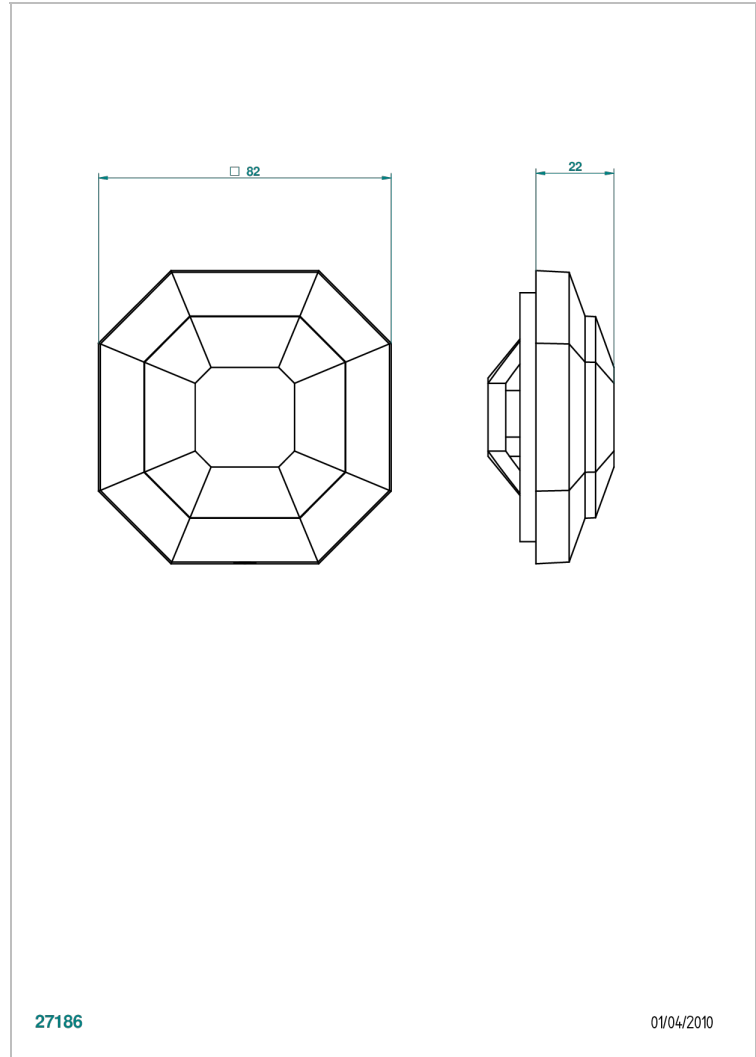

TRADITION WITH LEVER HANDLES

A58-301GEBUS

Control knob for Geberit waste overflow

27186

01/04/2010

CHARACTERISTIC

- Tradition with lever handles
- Control knob for Geberit waste overflow

AVAILABLE FINITIONS