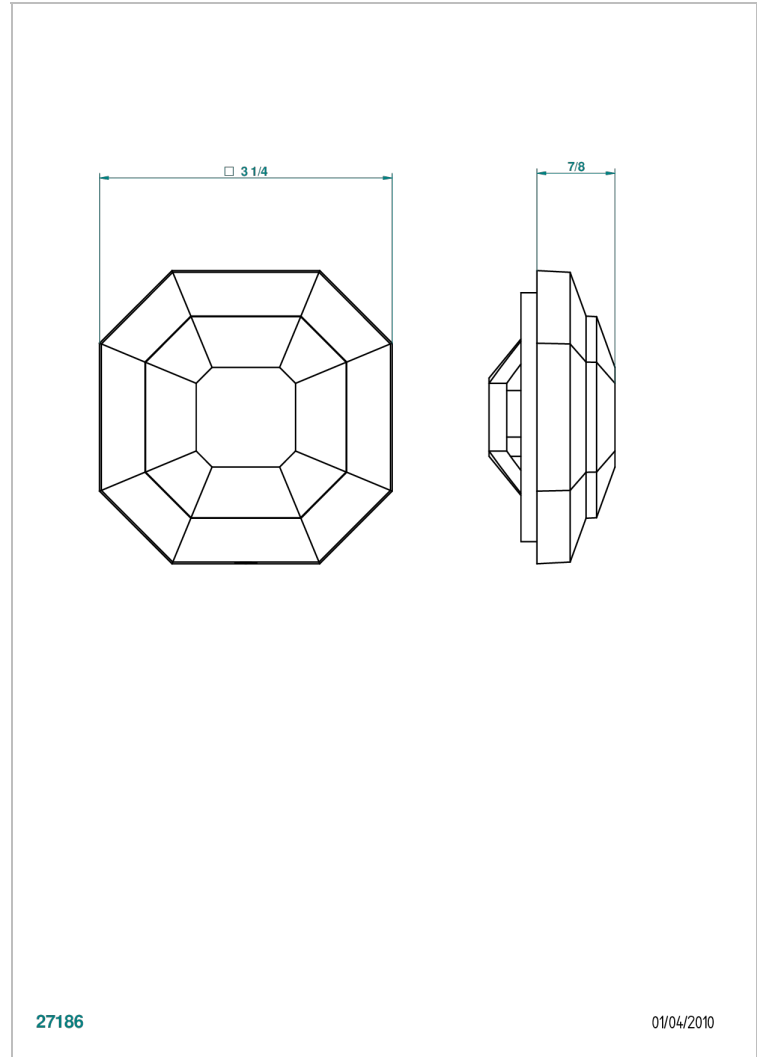

TRADITION WITH LEVER HANDLES

A58-301GEBUS

Control knob for Geberit waste overflow

27186

01/04/2010

CHARACTERISTIC

- Tradition with lever handles
- Control knob for Geberit waste overflow

AVAILABLE FINITIONS