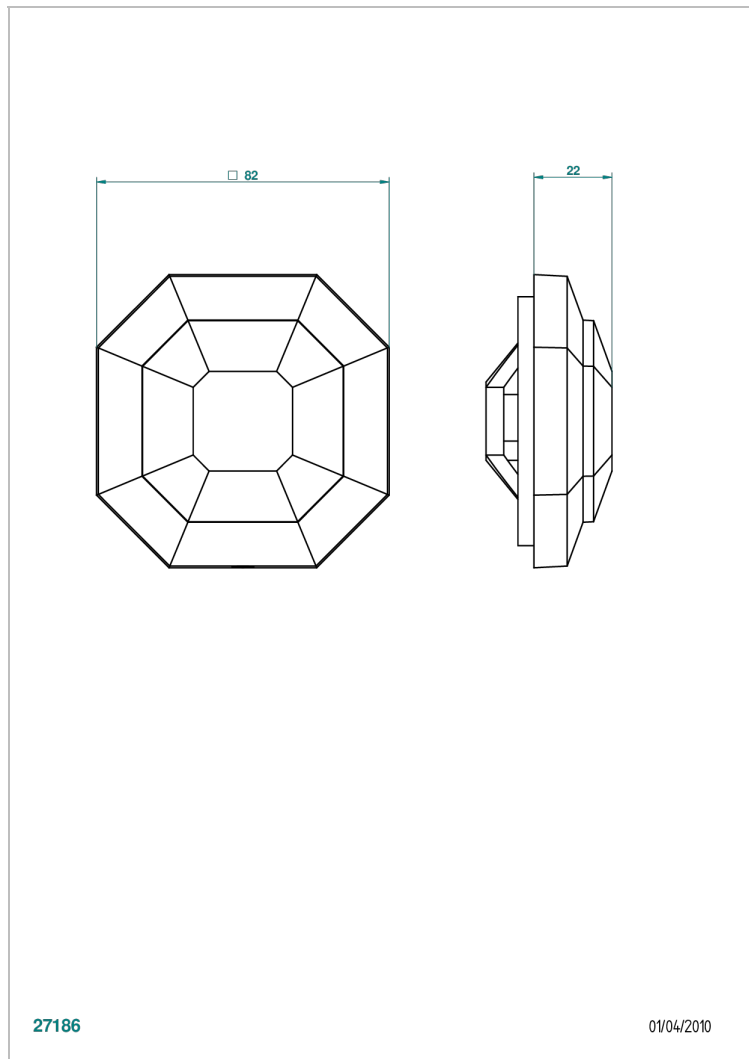

ART DECO WITH LEVER HANDLES

A55-301GEBUS

Control knob for Geberit waste overflow

CHARACTERISTIC

- Art Déco with lever handles
- Control knob for Geberit waste overflow

AVAILABLE FINITIONS

Black ceram - D30
Blush PVD - H62
Brass color PVD - H49
Brown bronze color PVD - F33
Chrome polished - A02
Chrome polished / gold polished - G02