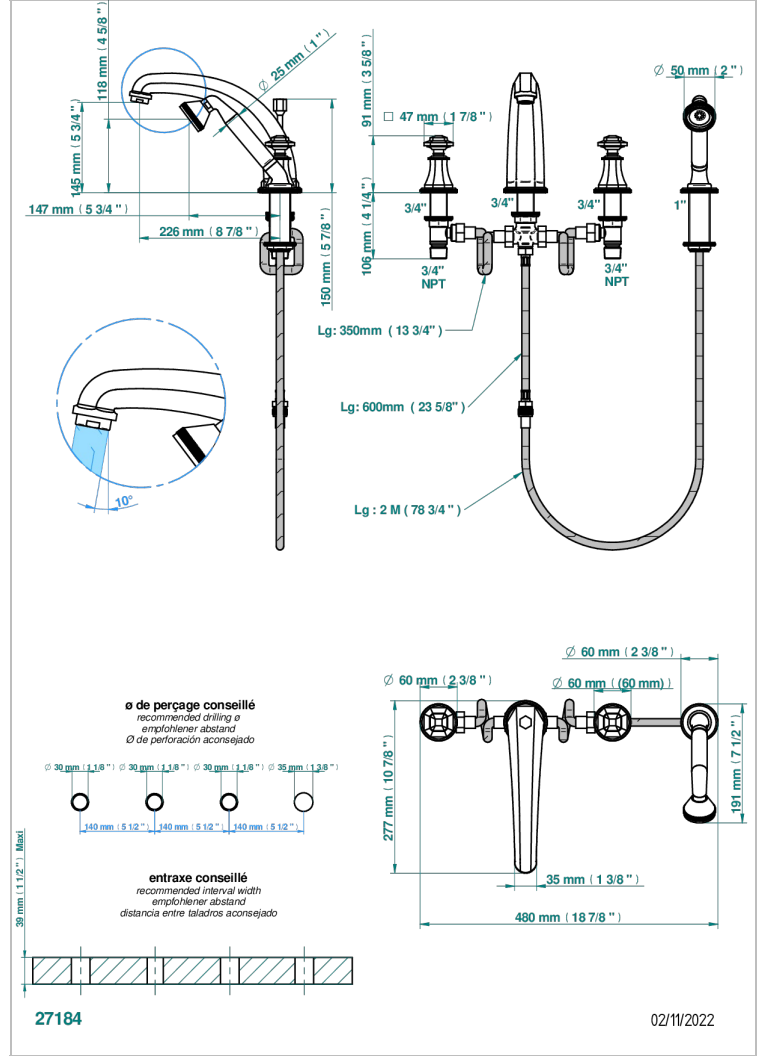

Roman tub set with high diverter spout and handshower, 3/4" valves

CHARACTERISTIC

- Tradition
- Roman tub set with high diverter spout and handshower, 3/4" valves

TECHNICAL SPECS

- Recommandé : 3 bars (max. 5 bars) - Advised : 43,5 psi (max. 72 psi)
- Bec : 35 l/min à 3 bars - Douchette : 8 l/min à 3 bars
- Spout : 9.26 gpm at 43.5 psi - Handshower : 2.12 gpm at 43.5 psi