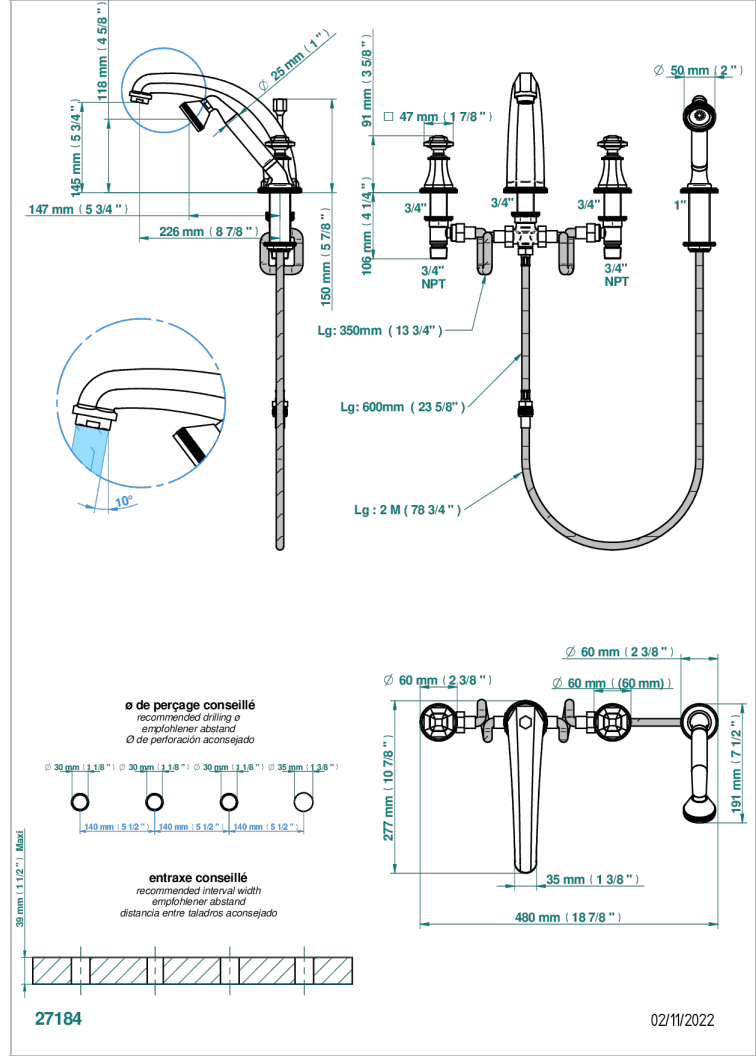

Rim mounted 4-hole bath/shower mixer, diverter to super goliath high spout

CHARACTERISTIC

- ACS : 18ACCLY473

TECHNICAL SPECS

- Recommandé : 3 bars (max. 5 bars) - Advised : 43,5 psi (max. 72 psi)
- Bec : 35 l/min à 3 bars - Douchette : 8 l/min à 3 bars
- Spout : 9.26 gpm at 43.5 psi - Handshower : 2.12 gpm at 43.5 psi

STANDARDS

AVAILABLE FINITIONS

- Antique nickel - H28
- Black ceram - D30
- Blush PVD - H62
- Brass color PVD - H49
- Brown bronze color PVD - F33
- Gold color PVD - H52

- Graphite PVD - H64
- Lacquered light bronze - D01
- Matt Umber PVD - H67
- Matt blush PVD - H60
- Matt brass color PVD - H50
- Matt brown bronze color PVD - F34