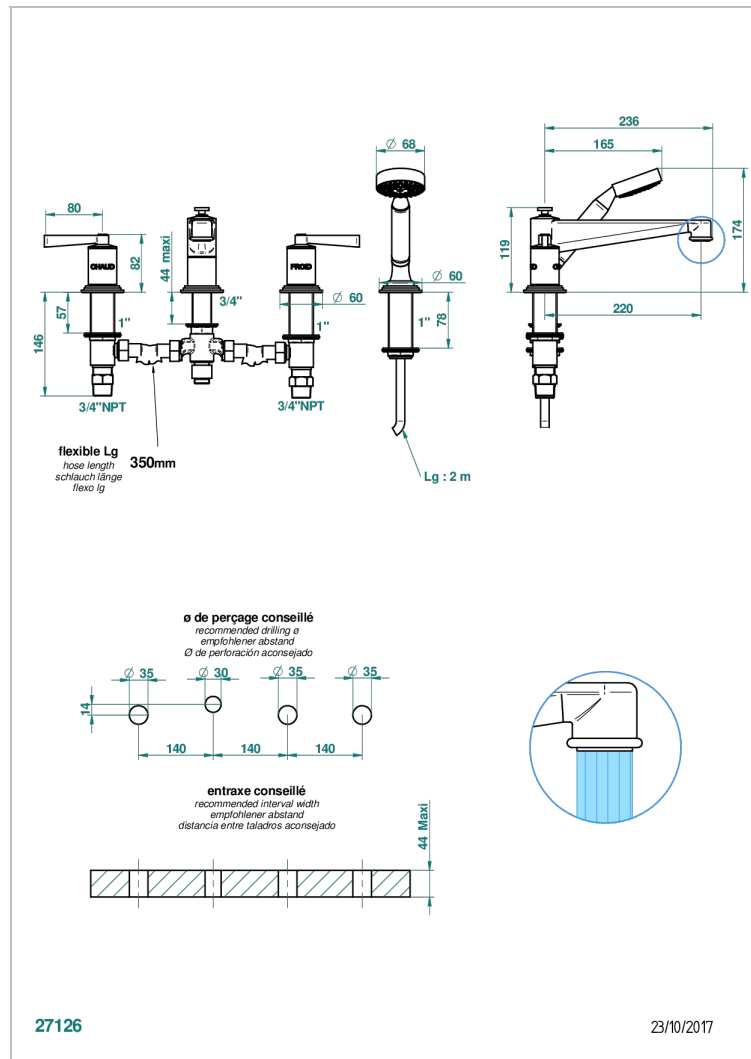

# FAUBOURG METAL WITH LEVER HANDLES

G2U-112BSGUS

Roman tub set with diverter spout and handshower, 3/4" valves

## TECHNICAL SPECS

- Recommandé : 3 bars (max. 5 bars) - Advised : 43,5 psi (max. 72 psi)
- Bec : 35 l/min à 3 bars - Douchette : 9,5 l/min à 3 bars
- Spout : 9.26 gpm at 43.5 psi - Handshower : 2.5 gpm at 43.5 psi