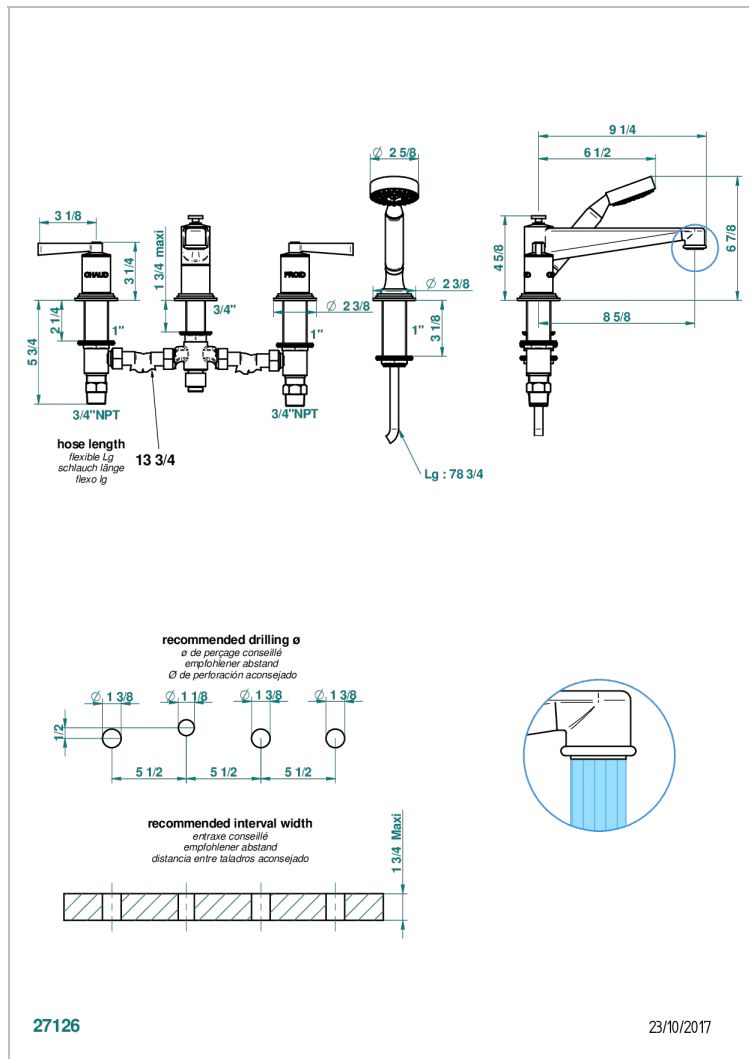

FAUBOURG METAL WITH LEVER HANDLES

G2U-112BSGUS

Roman tub set with diverter spout and handshower, 3/4" valves

CHARACTERISTIC

- ASME : ASME A112.18.1-2011/CSA B125.1-11

TECHNICAL SPECS

- Recommandé : 3 bars (max. 5 bars) - Advised : 43,5 psi (max. 72 psi)
- Bec : 35 l/min à 3 bars - Douchette : 9,5 l/min à 3 bars
- Spout : 9.26 gpm at 43.5 psi - Handshower : 2.5 gpm at 43.5 psi