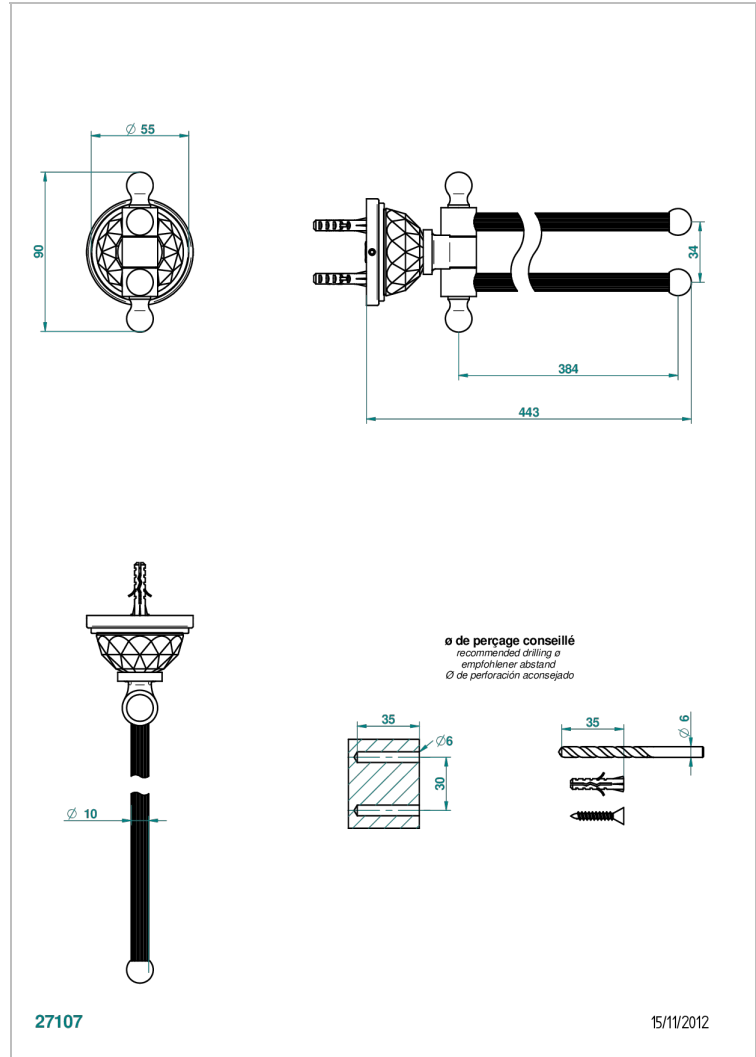

# MANDARINE CRISTALLIA DIAMANT

U1K-522

Towel bar 15 3/4" long, double swivel

## CHARACTERISTIC

- Mandarine Cristallia Diamant
- Towel bar 15 3/4" long, double swivel