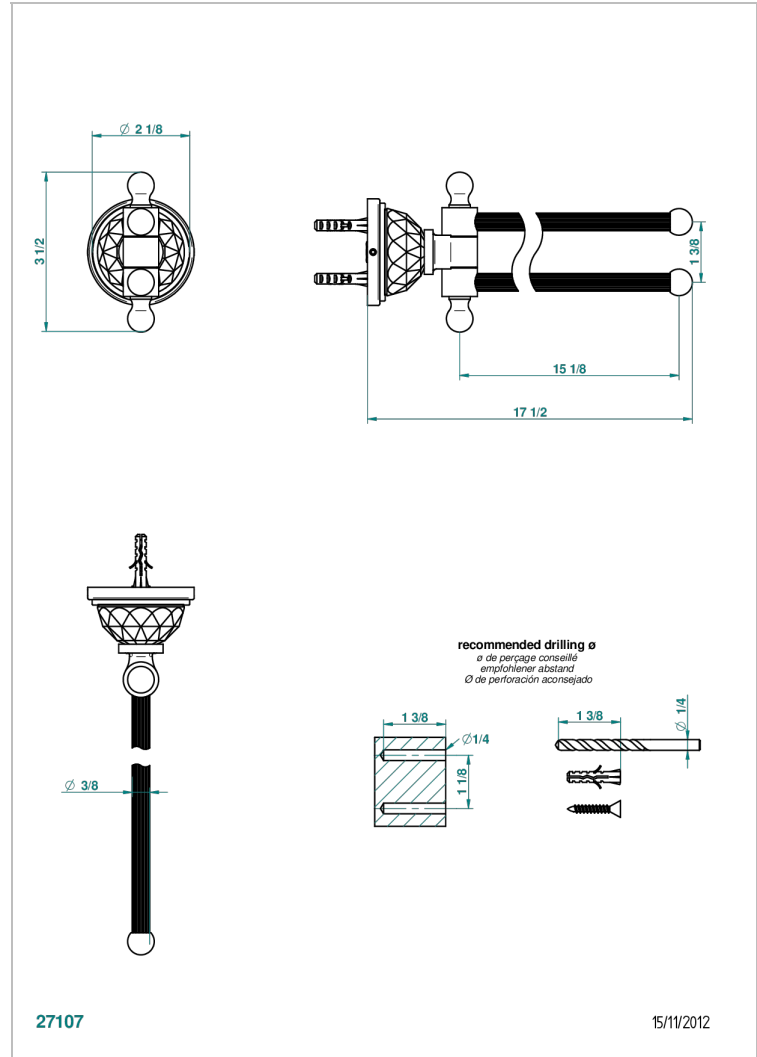

# MANDARINE CRISTALLIA DIAMANT

U1K-522

Towel bar 15 3/4" long, double swivel

## CHARACTERISTIC

- Mandarine Cristallia Diamant
- Towel bar 15 3/4" long, double swivel