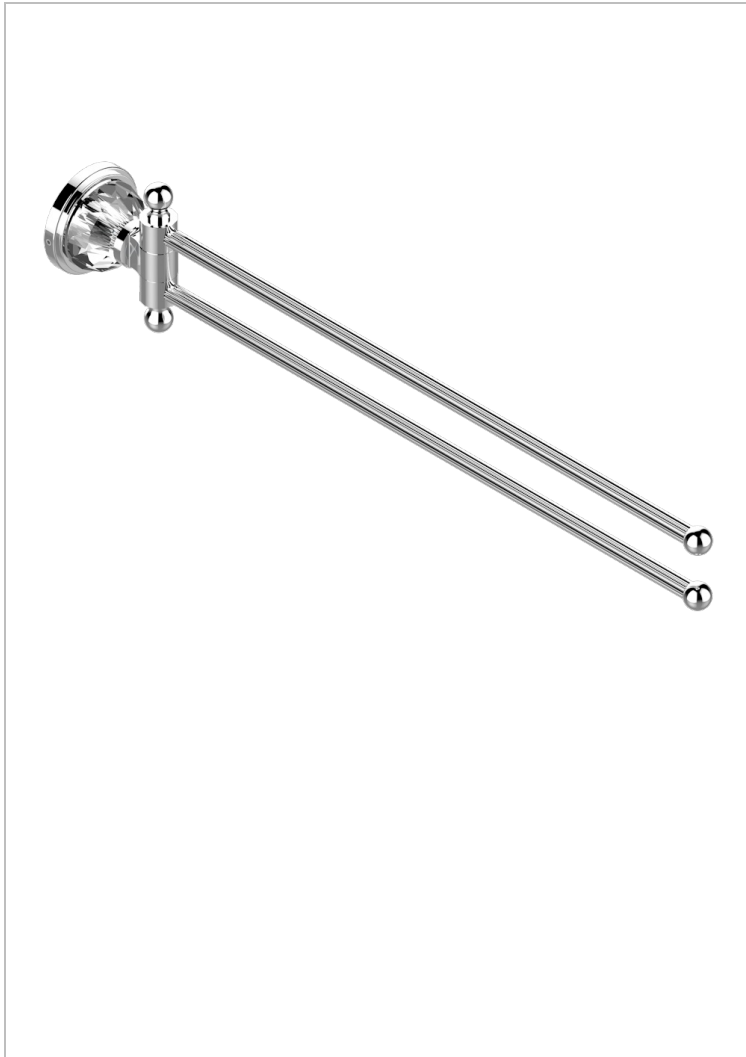

# MANDARINE CRISTALLIA DIAMANT

U1K-522

Towel bar 15 3/4" long, double swivel

## CHARACTERISTIC

- Mandarine Cristallia Diamant
- Towel bar 15 3/4" long, double swivel

## AVAILABLE FINITIONS

Black ceram - D30  
 Blush PVD - H62  
 Brass color PVD - H49  
 Brown bronze color PVD - F33  
 Chrome polished - A02  
 Chrome polished / gold polished - G02

Copper antique matt, coated - H07  
 Gold color PVD - H52  
 Gold mat - F07  
 Gold polished - F01  
 Graphite PVD - H64  
 Light coated bronze - D01