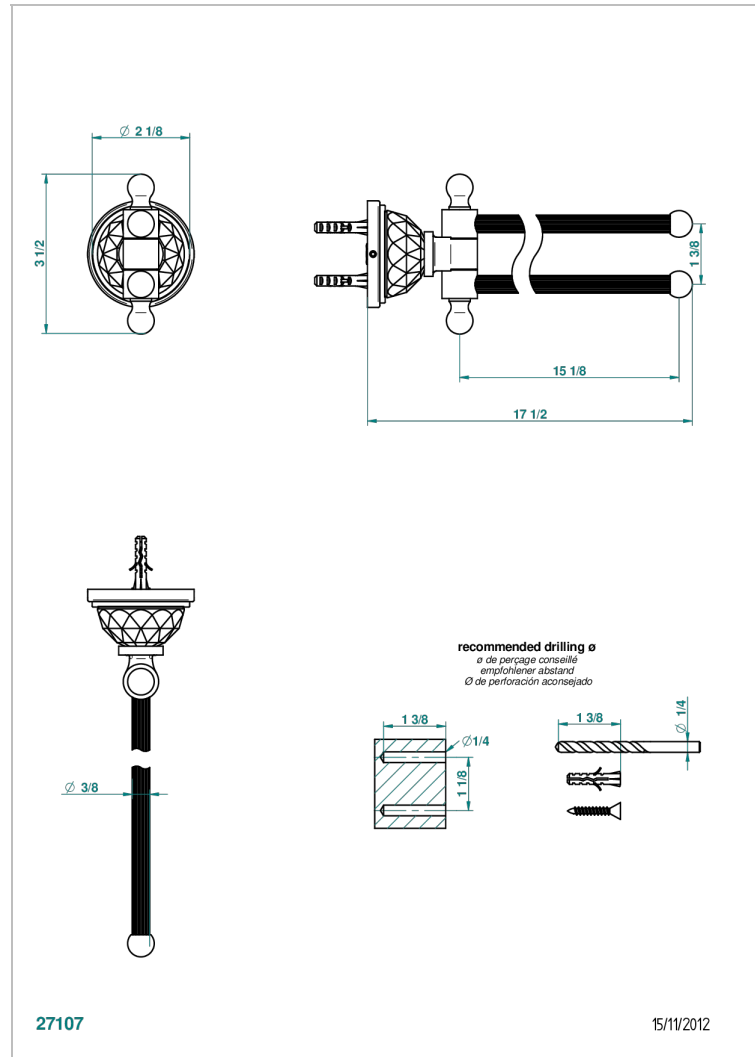

MANDARINE CRISTALLIA DIAMANT

U1K-522

Double towel holder, 2 mobile rails, length: 400 mm, \varnothing 16 mm

THG[®]
PARIS

CHARACTERISTIC

- Mandarine Cristallia Diamant
- Double towel holder, 2 mobile rails, length: 400 mm, \varnothing 16 mm

AVAILABLE FINITIONS

Antique nickel - H28
Black ceram - D30
Blush PVD - H62
Brass color PVD - H49
Brown bronze color PVD - F33
Gold color PVD - H52

Graphite PVD - H64
Lacquered light bronze - D01
Matt Umber PVD - H67
Matt blush PVD - H60
Matt brass color PVD - H50
Matt brown bronze color PVD - F34