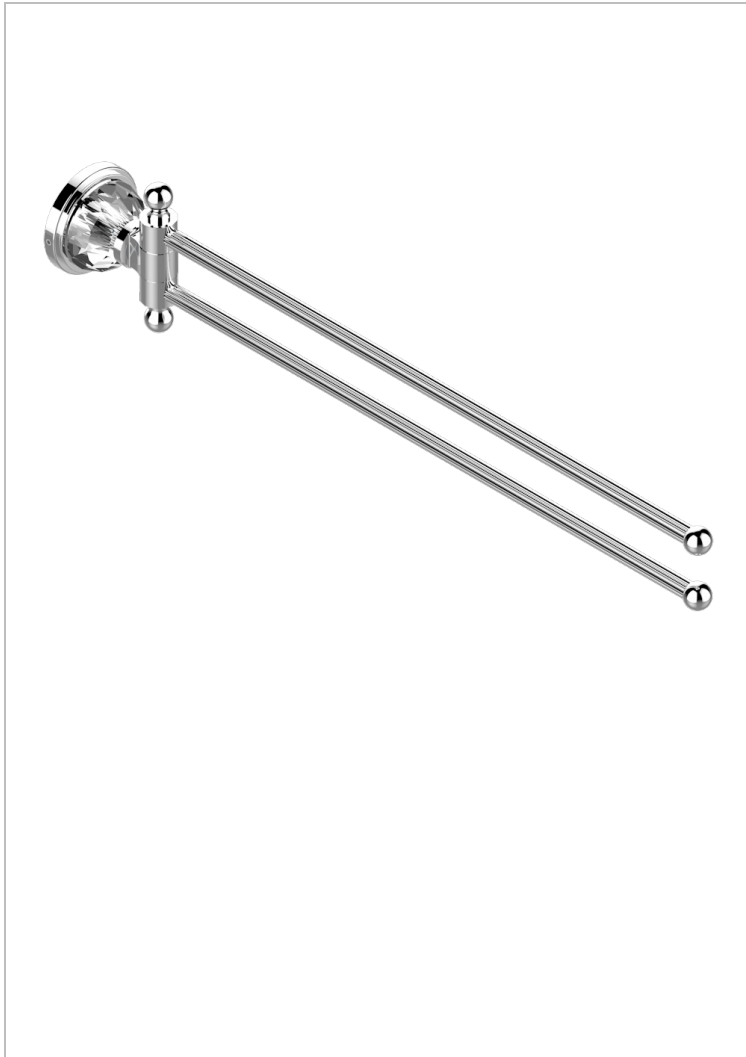

MANDARINE CRISTALLIA DIAMANT

U1K-522

Double towel holder, 2 mobile rails, length: 400 mm, \varnothing 16 mm

THG[®]
PARIS

CHARACTERISTIC

- Mandarine Cristallia Diamant
- Double towel holder, 2 mobile rails, length: 400 mm, \varnothing 16 mm

AVAILABLE FINITIONS

Antique nickel - H28
Black ceram - D30
Blush PVD - H62
Brass color PVD - H49
Brown bronze color PVD - F33
Gold color PVD - H52

Graphite PVD - H64
Lacquered light bronze - D01
Matt Umber PVD - H67
Matt blush PVD - H60
Matt brass color PVD - H50
Matt brown bronze color PVD - F34