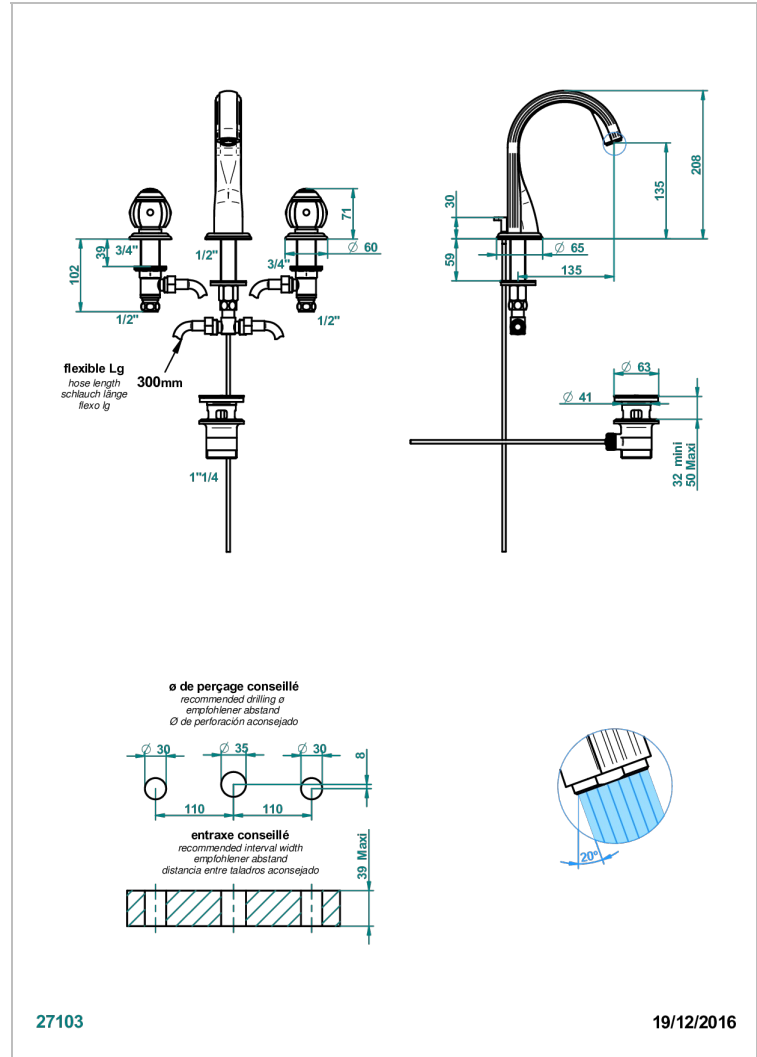

ITHAQUE PLATINUM DECOR

A7B-151

Rim mounted 3-hole basin mixer with waste

THG[®]
PARIS

CHARACTERISTIC

- ACS : 18ACCLY393
- NF : NF EN 200 - IA - Chrome
- SVGW-SSIGE : 1901-6813

STANDARDS

TECHNICAL SPECS

- Recommandé : 3 bars (max. 5 bars) - Advised : 43,5 psi (max. 72 psi)
- 15 l/min à 3 bars (4 gpm at 43.5 psi)

AVAILABLE FINITIONS

Antique nickel - H28
Black ceram - D30
Blush PVD - H62
Brass color PVD - H49
Brown bronze color PVD - F33
Gold color PVD - H52

Nickel color PVD - H55
Polished chrome (color finish) - A02
Polished chrome / Polished gold (color finish) - G02
Polished gold (color finish) - F01
Polished nickel - B01
Soft gold - F30

Soft matt gold - F31
Umber PVD - H66
Varnished matt antique red copper (color finish) - H07