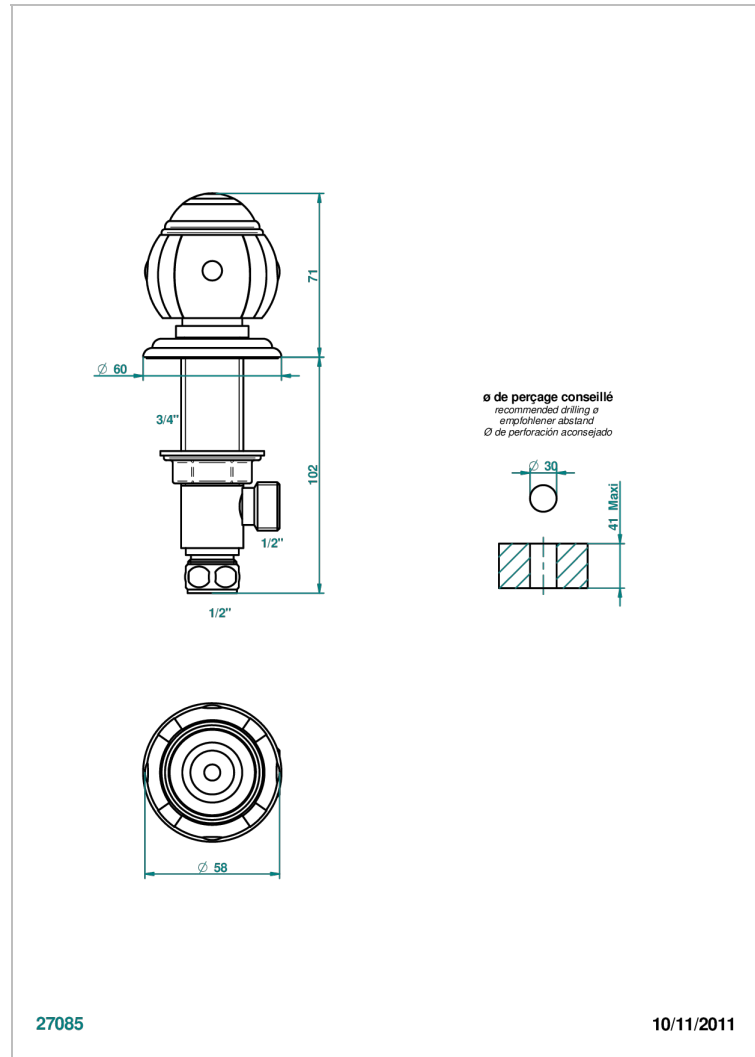

ITHAQUE GOLD DECOR

A7A-35

Rim mounted 1/2" valve

CHARACTERISTIC

- Ithaque Gold decor
- Rim mounted 1/2" valve

AVAILABLE FINITIONS

Antique nickel - H28
 Black ceram - D30
 Blush PVD - H62
 Brass color PVD - H49
 Brown bronze color PVD - F33
 Gold color PVD - H52