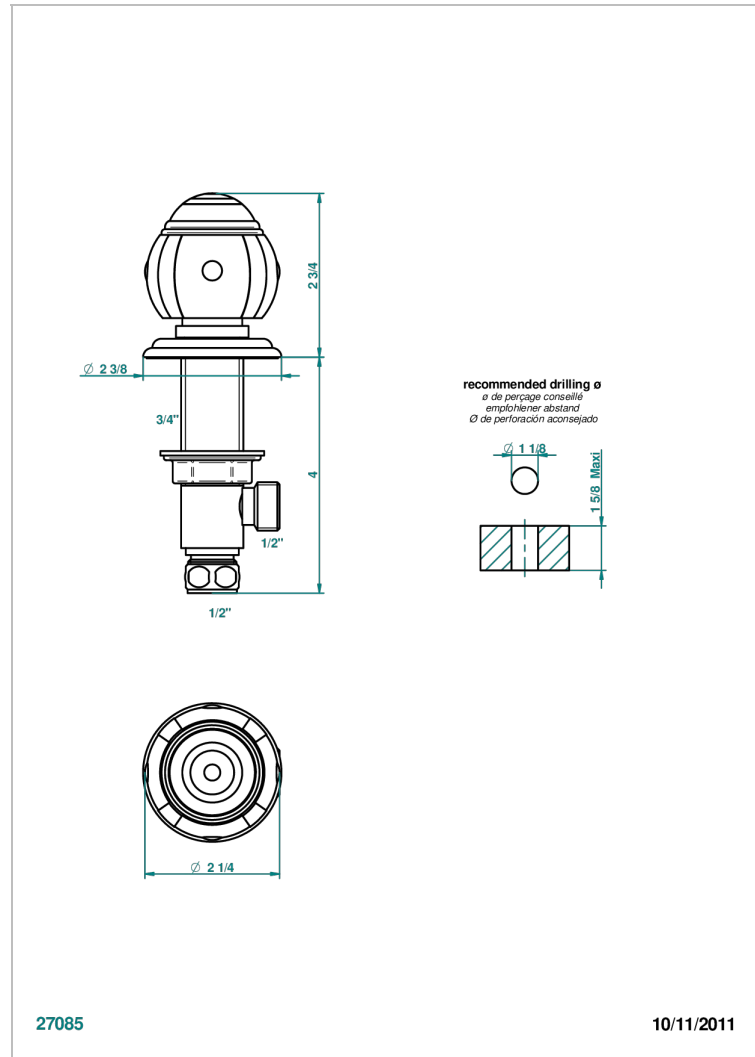

ITHAQUE GOLD DECOR

A7A-35

Rim mounted 1/2" valve

27085

10/11/2011

CHARACTERISTIC

- Ithaque Gold decor
- Rim mounted 1/2" valve

AVAILABLE FINITIONS