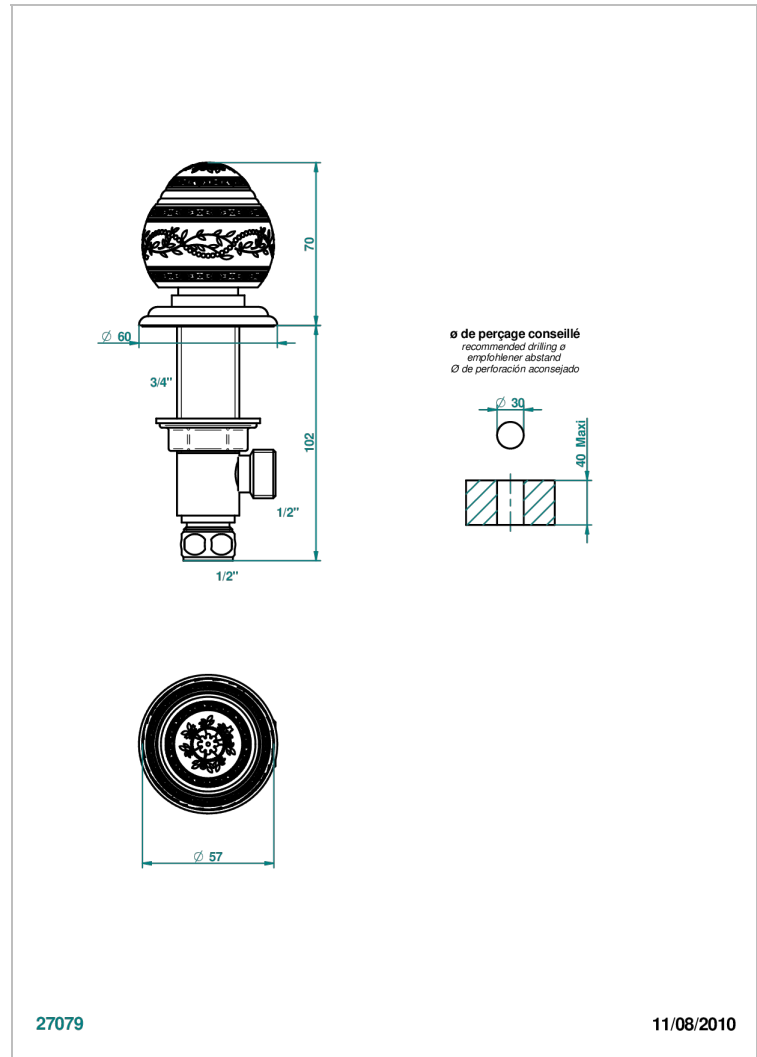

# MARQUISE PLATINUM DECOR

A7G-35

Rim mounted 1/2" valve

## CHARACTERISTIC

- Marquise platinum decor
- Rim mounted 1/2" valve