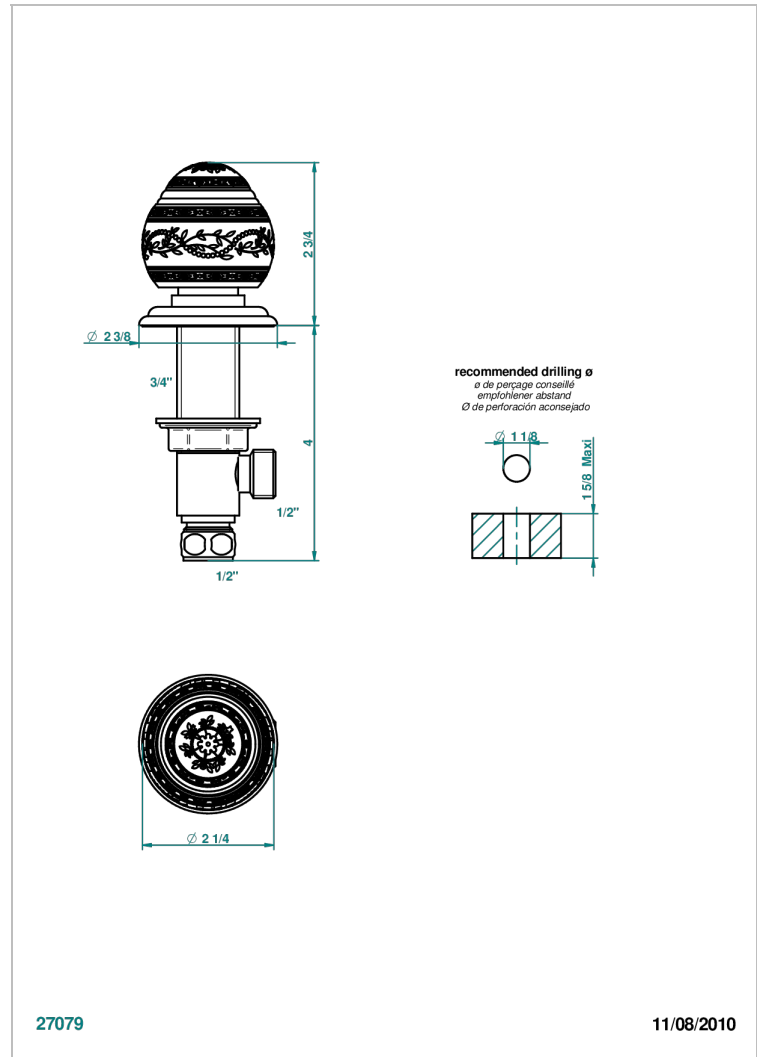

MARQUISE PLATINUM DECOR

A7G-35

Rim mounted 1/2" valve

THG[®]
PARIS

CHARACTERISTIC

- Marquise platinum decor
- Rim mounted 1/2" valve

AVAILABLE FINITIONS

Antique nickel - H28
Black ceram - D30
Blush PVD - H62
Brass color PVD - H49
Brown bronze color PVD - F33
Gold color PVD - H52