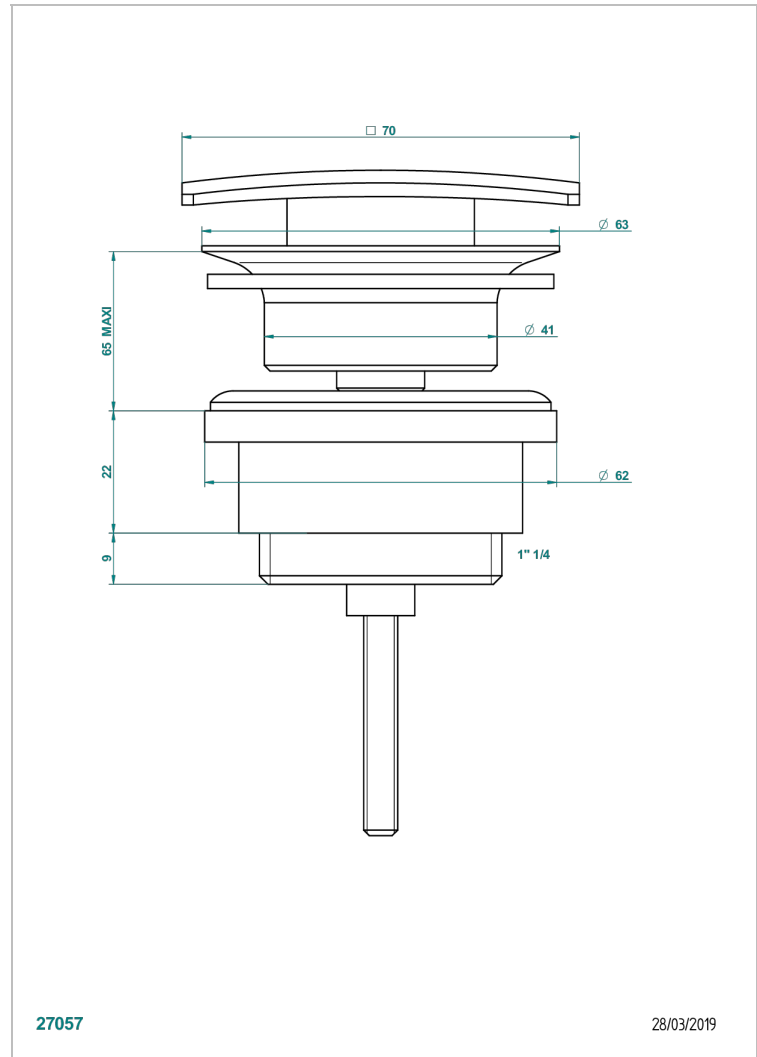

GENERAL ITEMS

G00-316C

Square click waste

27057

28/03/2019

CHARACTERISTIC

- General Items
- Square click waste

AVAILABLE FINITIONS