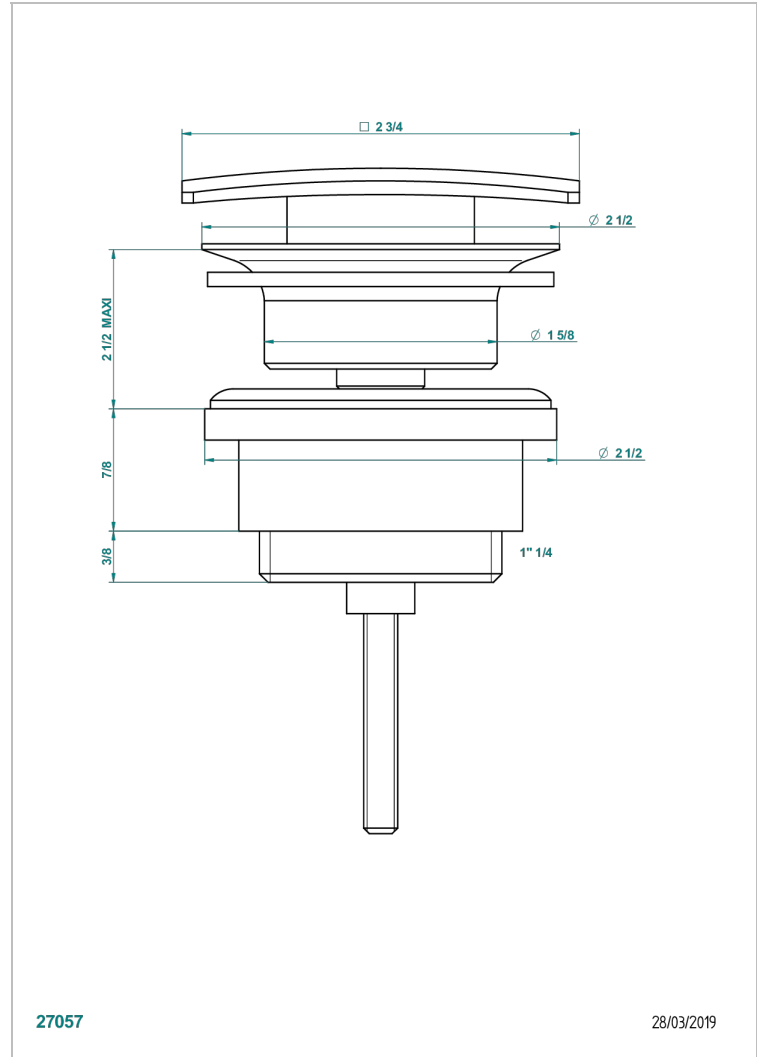

GENERAL ITEMS

G00-316C

Square click waste

CHARACTERISTIC

- General Items
- Square click waste

AVAILABLE FINITIONS

Antique nickel - H28
Black ceram - D30
Blush PVD - H62
Brass color PVD - H49
Brown bronze color PVD - F33
Gold color PVD - H52

Nickel color PVD - H55
Polished chrome (color finish) - A02
Polished chrome / Polished gold (color finish) - G02
Polished gold (color finish) - F01
Polished nickel - B01
Soft gold - F30

Soft matt gold - F31
Umber PVD - H66
Varnished matt antique red copper (color finish) - H07