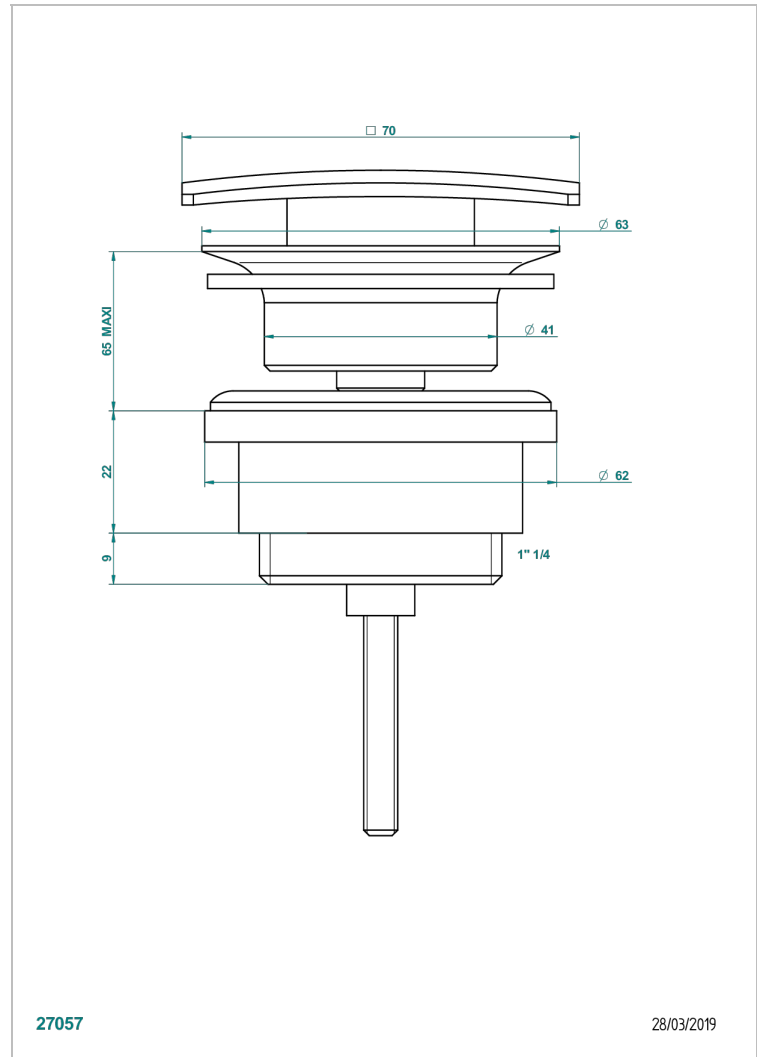

GENERAL ITEMS

G00-316C

Square click waste

CHARACTERISTIC

- General Items
- Square click waste

AVAILABLE FINITIONS

Antique nickel - H28
Black ceram - D30
Blush PVD - H62
Brass color PVD - H49
Brown bronze color PVD - F33
Gold color PVD - H52

Nickel color PVD - H55
Polished chrome (color finish) - A02
Polished chrome / Polished gold (color finish) - G02
Polished gold (color finish) - F01
Polished nickel - B01
Soft gold - F30

Soft matt gold - F31
Umber PVD - H66
Varnished matt antique red copper (color finish) - H07