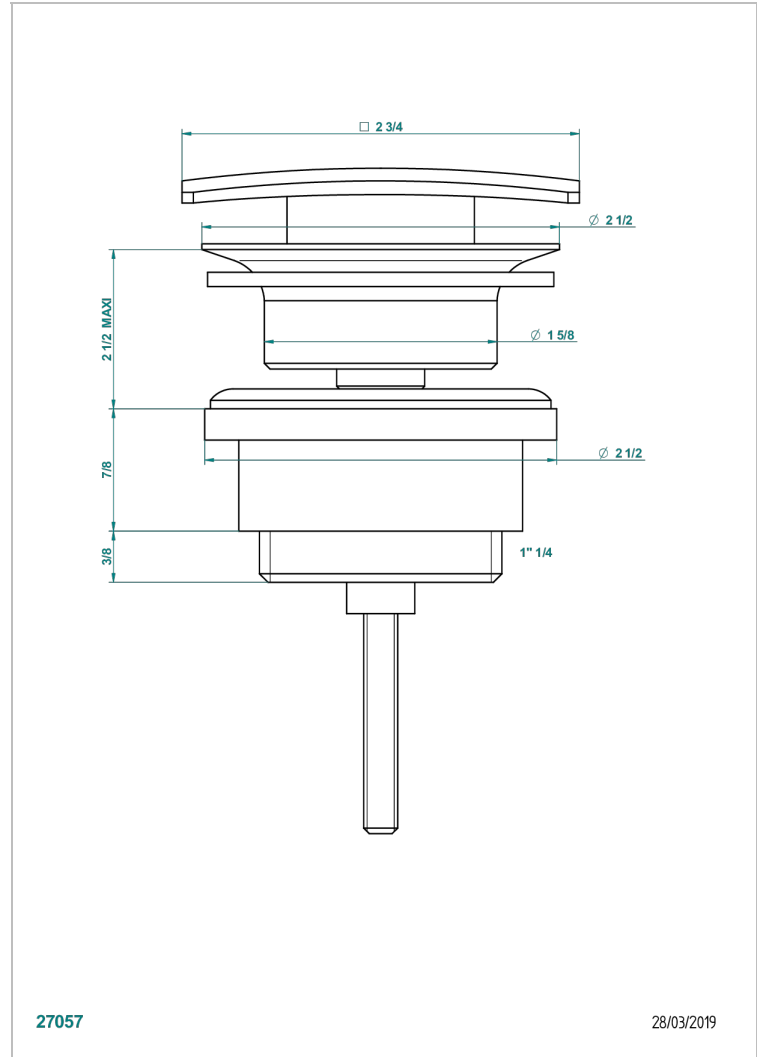

# GENERAL ITEMS

G00-316C

Square click waste

## CHARACTERISTIC

- General Items
- Square click waste