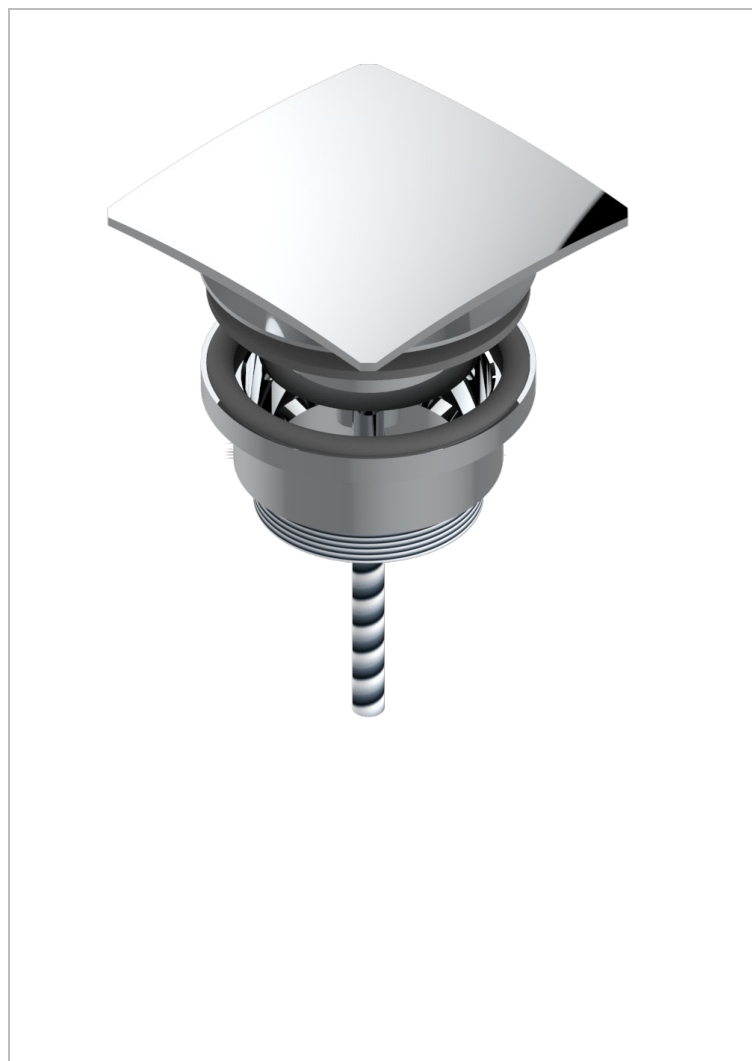

METROPOLIS BLACK CRYSTAL WITH LEVER

A2M-316C

Square click waste

CHARACTERISTIC

- Métropolis Black crystal with lever
- Square click waste

AVAILABLE FINITIONS

Antique nickel - H28
Black ceram - D30
Blush PVD - H62
Brass color PVD - H49
Brown bronze color PVD - F33
Gold color PVD - H52

Graphite PVD - H64
Matt Umber PVD - H67
Matt blush PVD - H60
Matt brass color PVD - H50
Matt brown bronze color PVD - F34
Matt chrome - C02

Matt gold - F07
Matt gold color PVD - H53
Matt graphite PVD - H65
Matt nickel (color finish) - C01
Matt nickel color PVD - H56
Nickel color PVD - H55

Polished chrome (color finish) - A02
Polished chrome / Polished gold (color finish) - G02
Polished gold (color finish) - F01
Polished nickel - B01
Soft gold - F30
Soft matt gold - F31
Umber PVD - H66