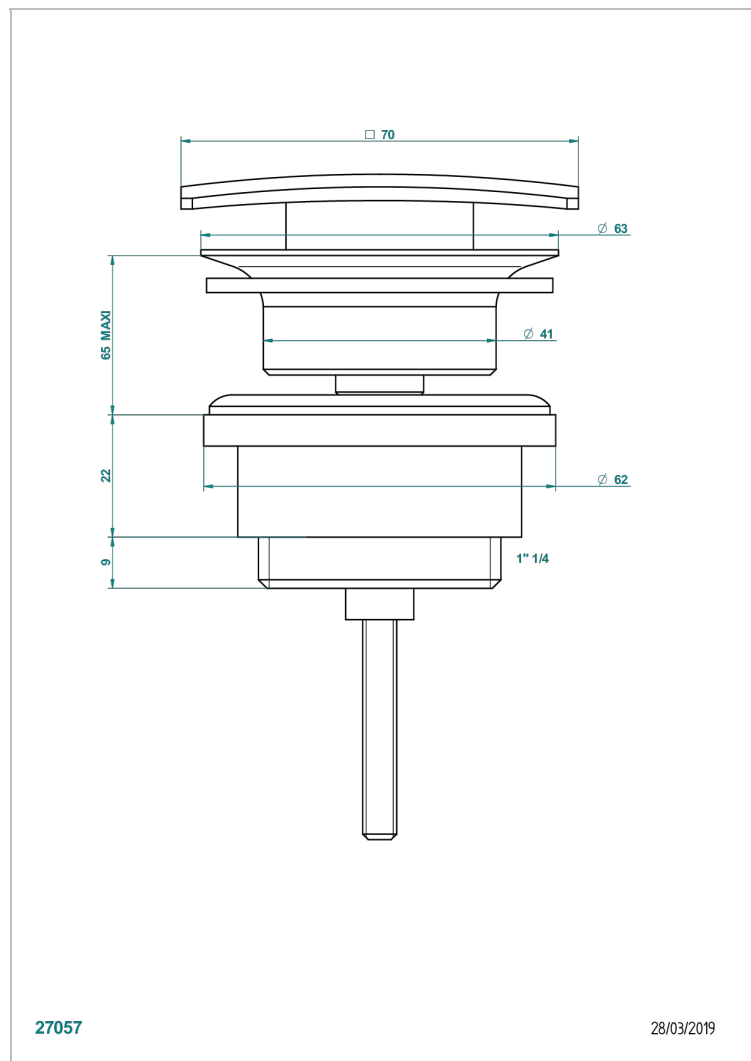

METROPOLIS BLACK CRYSTAL WITH LEVER

A2M-316C

Square click waste

CHARACTERISTIC

- Métropolis Black crystal with lever
- Square click waste

AVAILABLE FINITIONS

Antique nickel - H28
Black ceram - D30
Blush PVD - H62
Brass color PVD - H49
Brown bronze color PVD - F33
Gold color PVD - H52