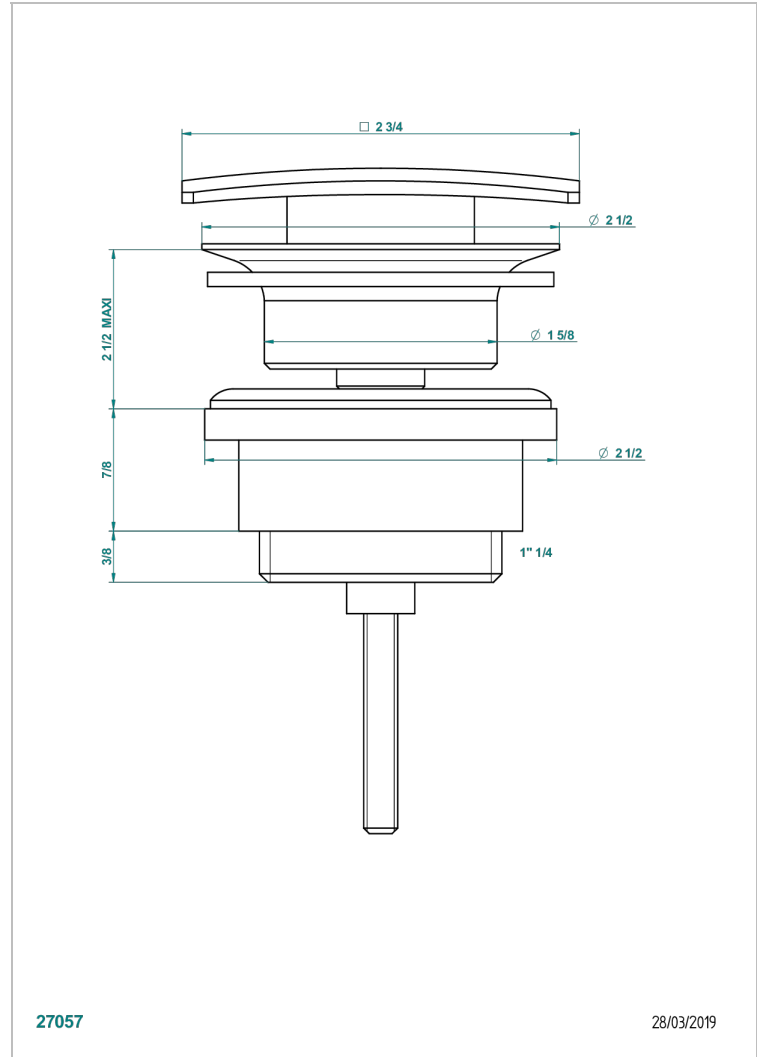

METROPOLIS BLACK CRYSTAL WITH LEVER

A2M-316C

Square click waste

CHARACTERISTIC

- Métropolis Black crystal with lever
- Square click waste

AVAILABLE FINITIONS

Antique nickel - H28
Black ceram - D30
Blush PVD - H62
Brass color PVD - H49
Brown bronze color PVD - F33
Gold color PVD - H52