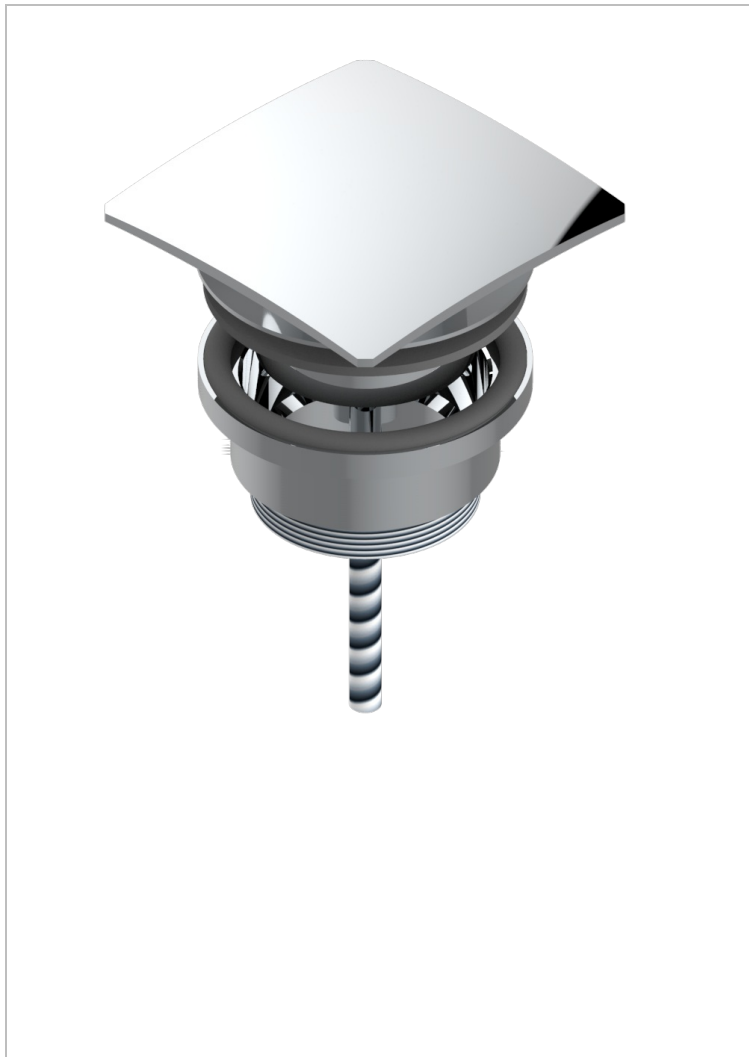

METROPOLIS BLACK CRYSTAL WITH LEVER

A2M-316C

Square click waste

27057

28/03/2019

CHARACTERISTIC

- Métropolis Black crystal with lever
- Square click waste

AVAILABLE FINITIONS

Antique nickel - H28
Black ceram - D30
Blush PVD - H62
Brass color PVD - H49
Brown bronze color PVD - F33
Gold color PVD - H52

Graphite PVD - H64
Matt Umber PVD - H67
Matt blush PVD - H60
Matt brass color PVD - H50
Matt brown bronze color PVD - F34
Matt chrome - C02

Matt gold - F07
Matt gold color PVD - H53
Matt graphite PVD - H65
Matt nickel (color finish) - C01
Matt nickel color PVD - H56
Nickel color PVD - H55

Polished chrome (color finish) - A02
Polished chrome / Polished gold (color finish) - G02
Polished gold (color finish) - F01
Polished nickel - B01
Soft gold - F30
Soft matt gold - F31
Umber PVD - H66