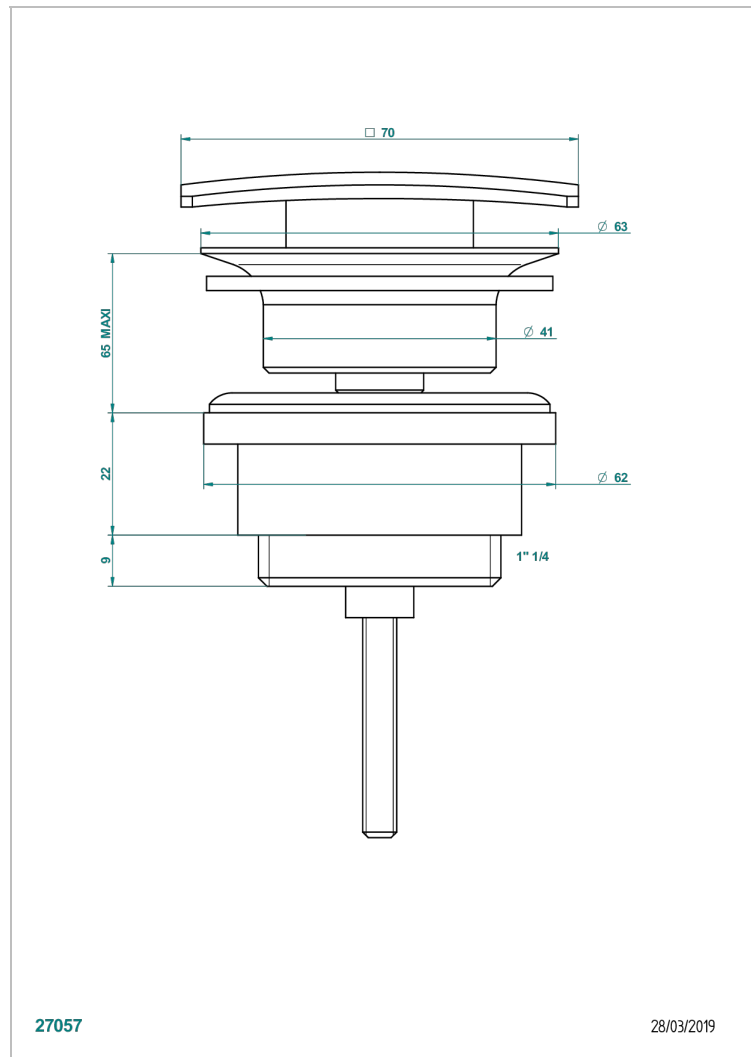

METROPOLIS BLACK CRYSTAL WITH LEVER

A2M-316C

Square click waste

27057

28/03/2019

CHARACTERISTIC

- Métropolis Black crystal with lever
- Square click waste

AVAILABLE FINITIONS